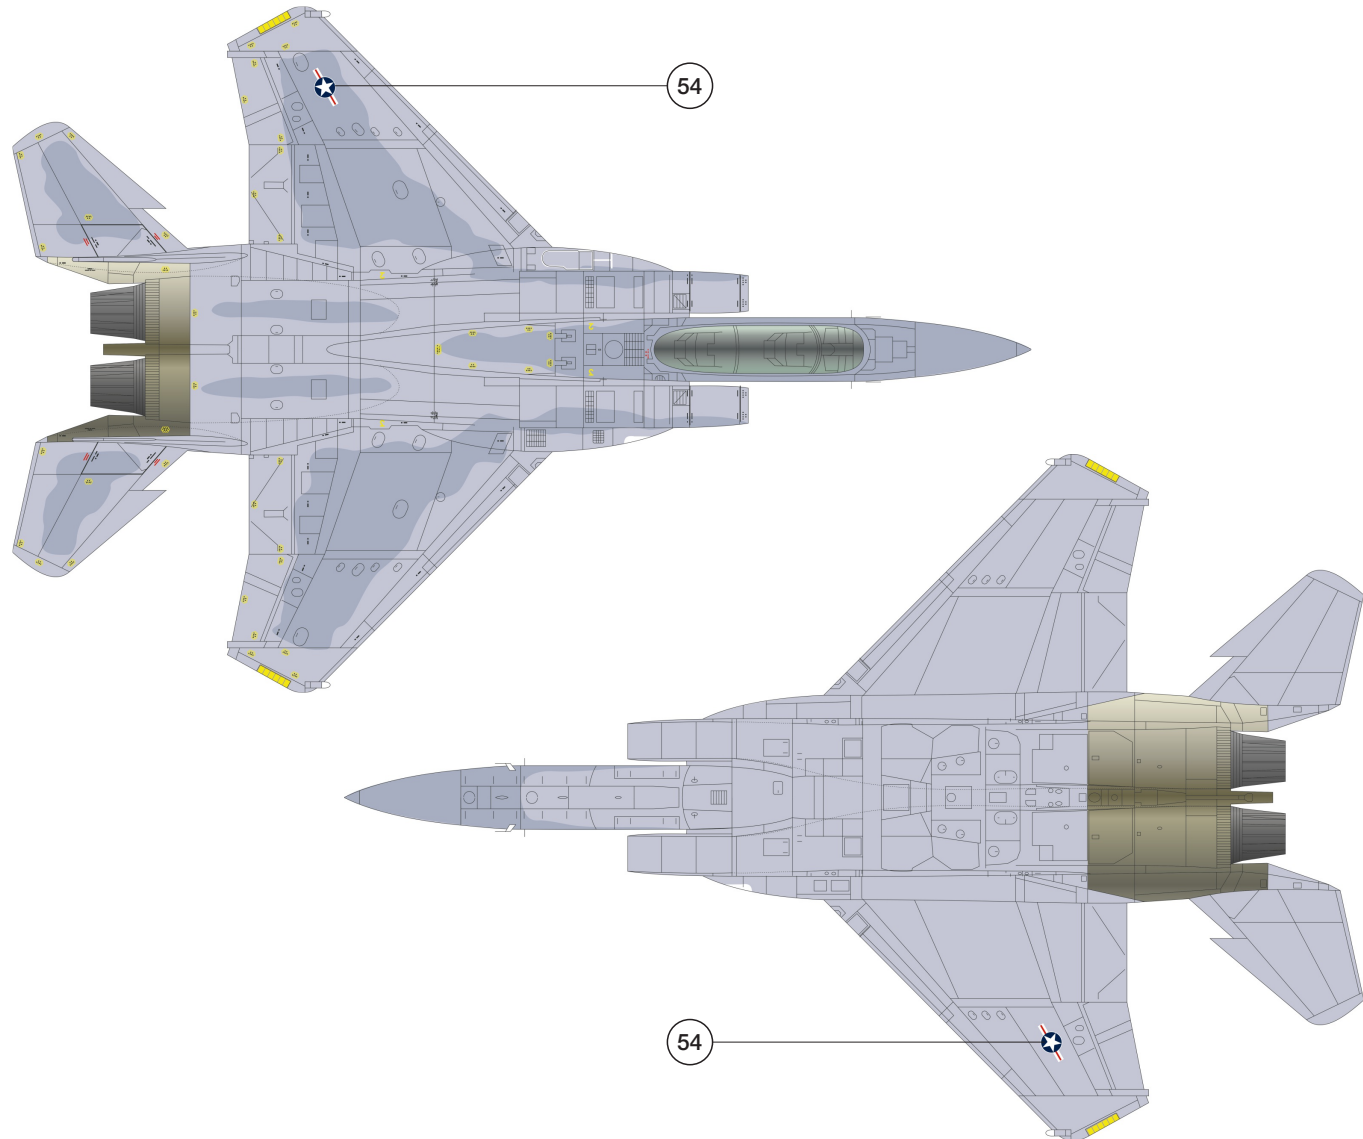

SO314441

1/144 F-15B

73-0113, 73-0114, 75-0083, 76-0126
top & bottom views.

Notes:

1. If you wish to print this instructions be sure to select "Actual Size" in print options - this will result in true 1/144 scale drawings.
2. Hi-Viz Stencils for F-15B are available with decal set SO314442.

- Light Ghost Grey
  FSFS36375
- Dark Ghost Grey
  FSFS36320
- titanium
- steel
- bronze