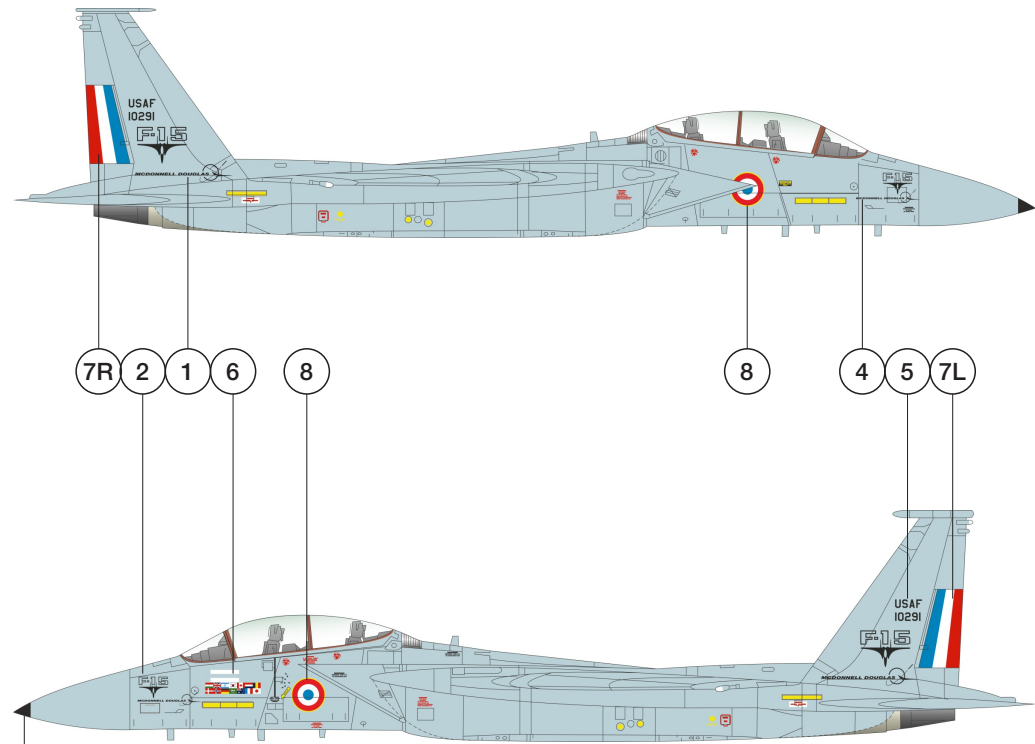

SO314441

1/144 F-15B

Shelf
Oddity

What did I say about the personality problems of the **71-0291**? Toss in nationality problems for a good measure.
This is how MDD TF-15 appeared at 1973 Le Bourget - acting as a support of an effort to sell the Eagle to international customers - in this case - to the French.

- Air Superiority Blue FS35450
- titanium
- steel
- bronze

note:
black radome tip