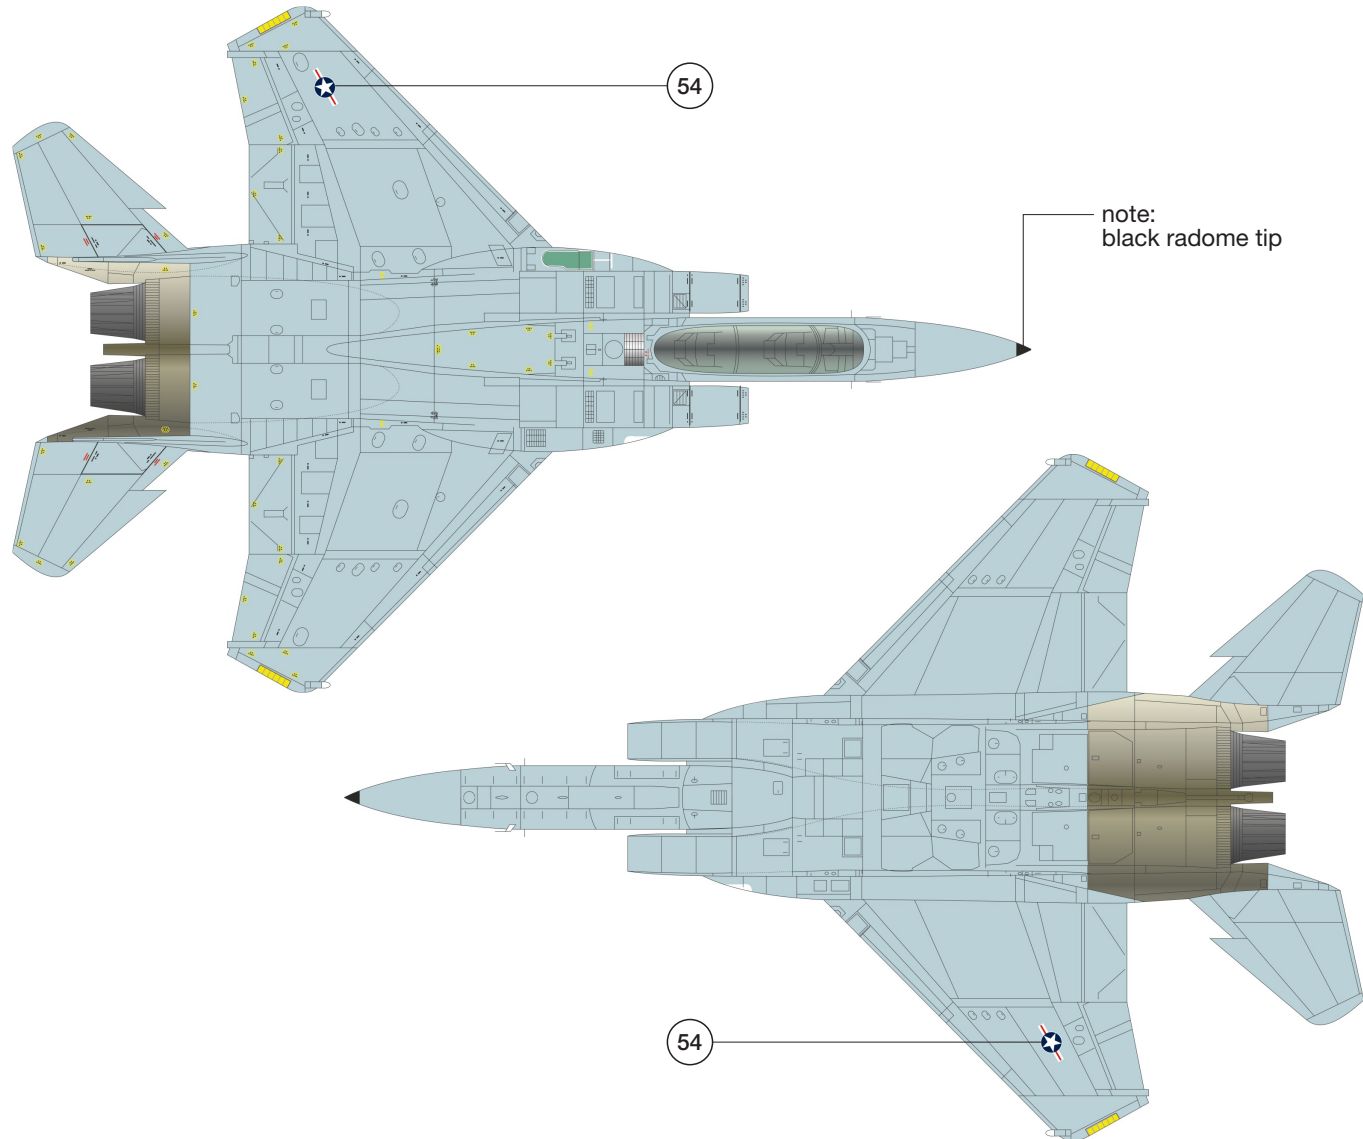

SO314441

1/144 F-15B

TF-15/YF-15B 71-0291
top & bottom views.

Notes:

1. If you wish to print this instructions be sure to select "Actual Size" in print options - this will result in true 1/144 scale drawings.
2. Hi-Viz Stencils for F-15B are available with decal set SO314442.

● Air Superiority Blue
FS35450

● titanium

● steel

● bronze