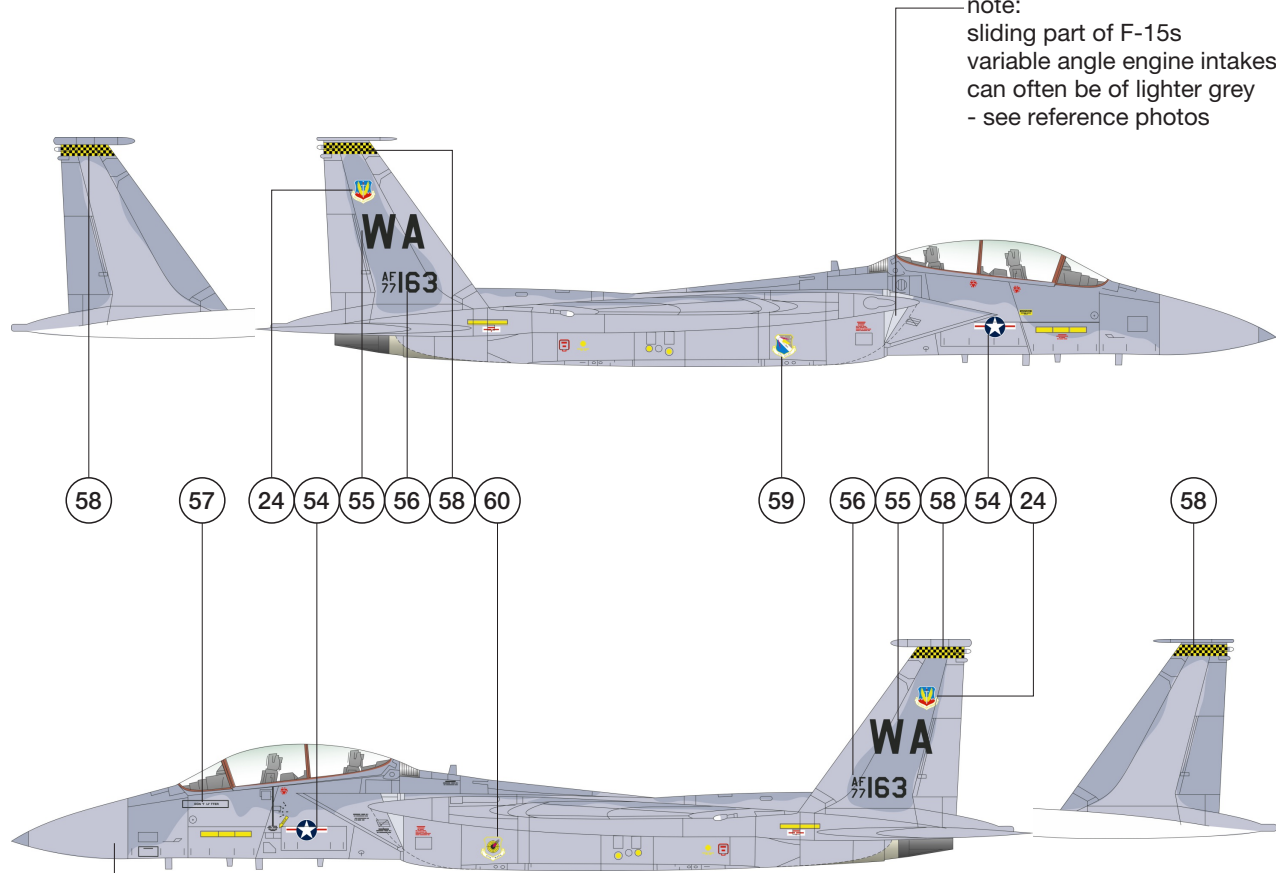

SO314441

1/144 F-15B

Shelf
Oddity

77-0163
F-15B-20-MC
MSN 0408/B054
57th WG Nellis AFB, also bearing the shield of
53rd Wing.

note:
sliding part of F-15s
variable angle engine intakes
can often be of lighter grey
- see reference photos

note:
light grey radome
darker tip

- Light Ghost Grey
  FSFS36375
- Dark Ghost Grey
  FSFS36320
- titanium
- steel
- bronze