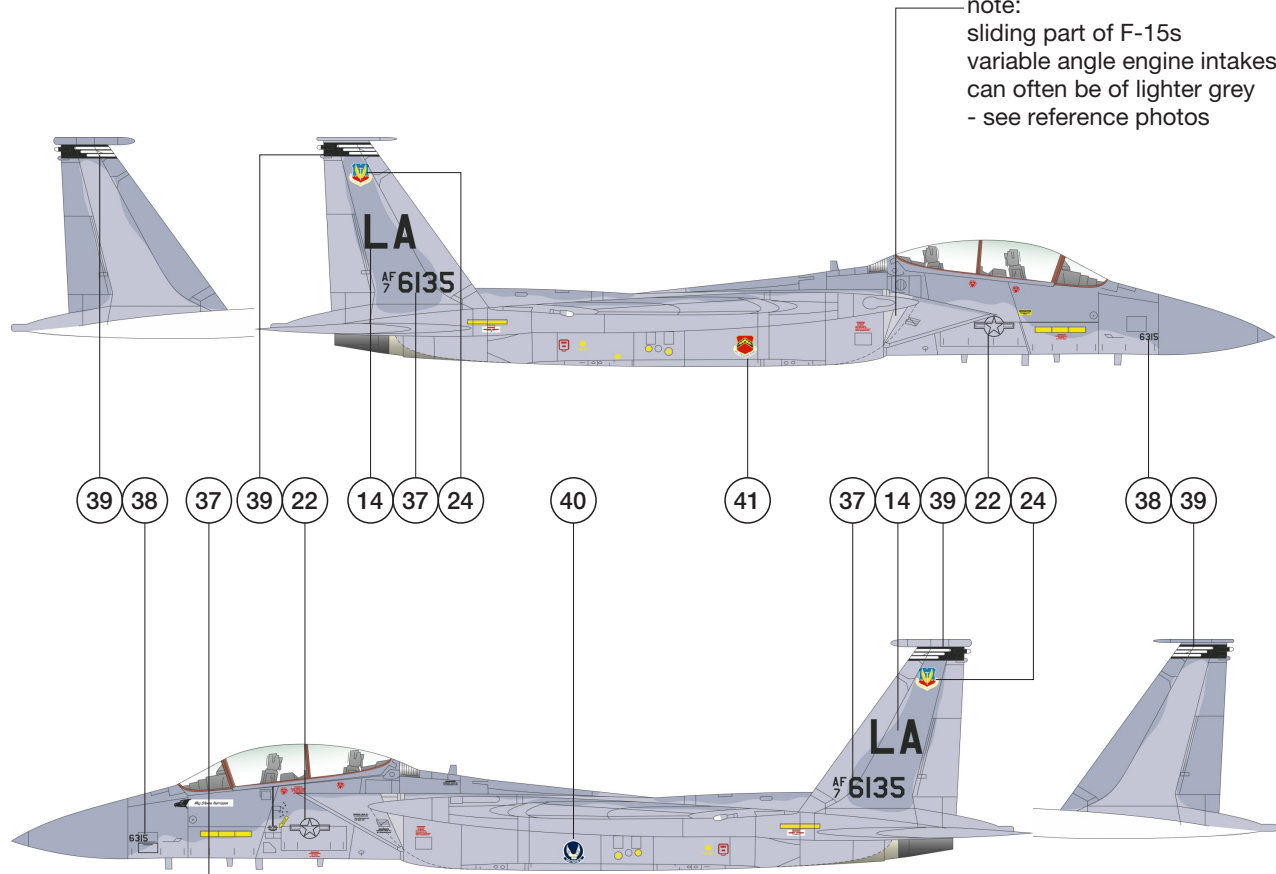

S0314441

1/144 F-15B

Shelf
Oddity

76-0135
F-15B-16-MC
MSN 0274/B037
550thTFS, 56th FW
Later became GF-15B ground instructional airframe, Sheppard AFB, TX.

note:
sliding part of F-15s
variable angle engine intakes
can often be of lighter grey
- see reference photos

note:
sorry, repeat 37
hope you'll spot
the difference

- Light Ghost Grey
  FSFS36375
- Dark Ghost Grey
  FSFS36320
- titanium
- steel
- bronze