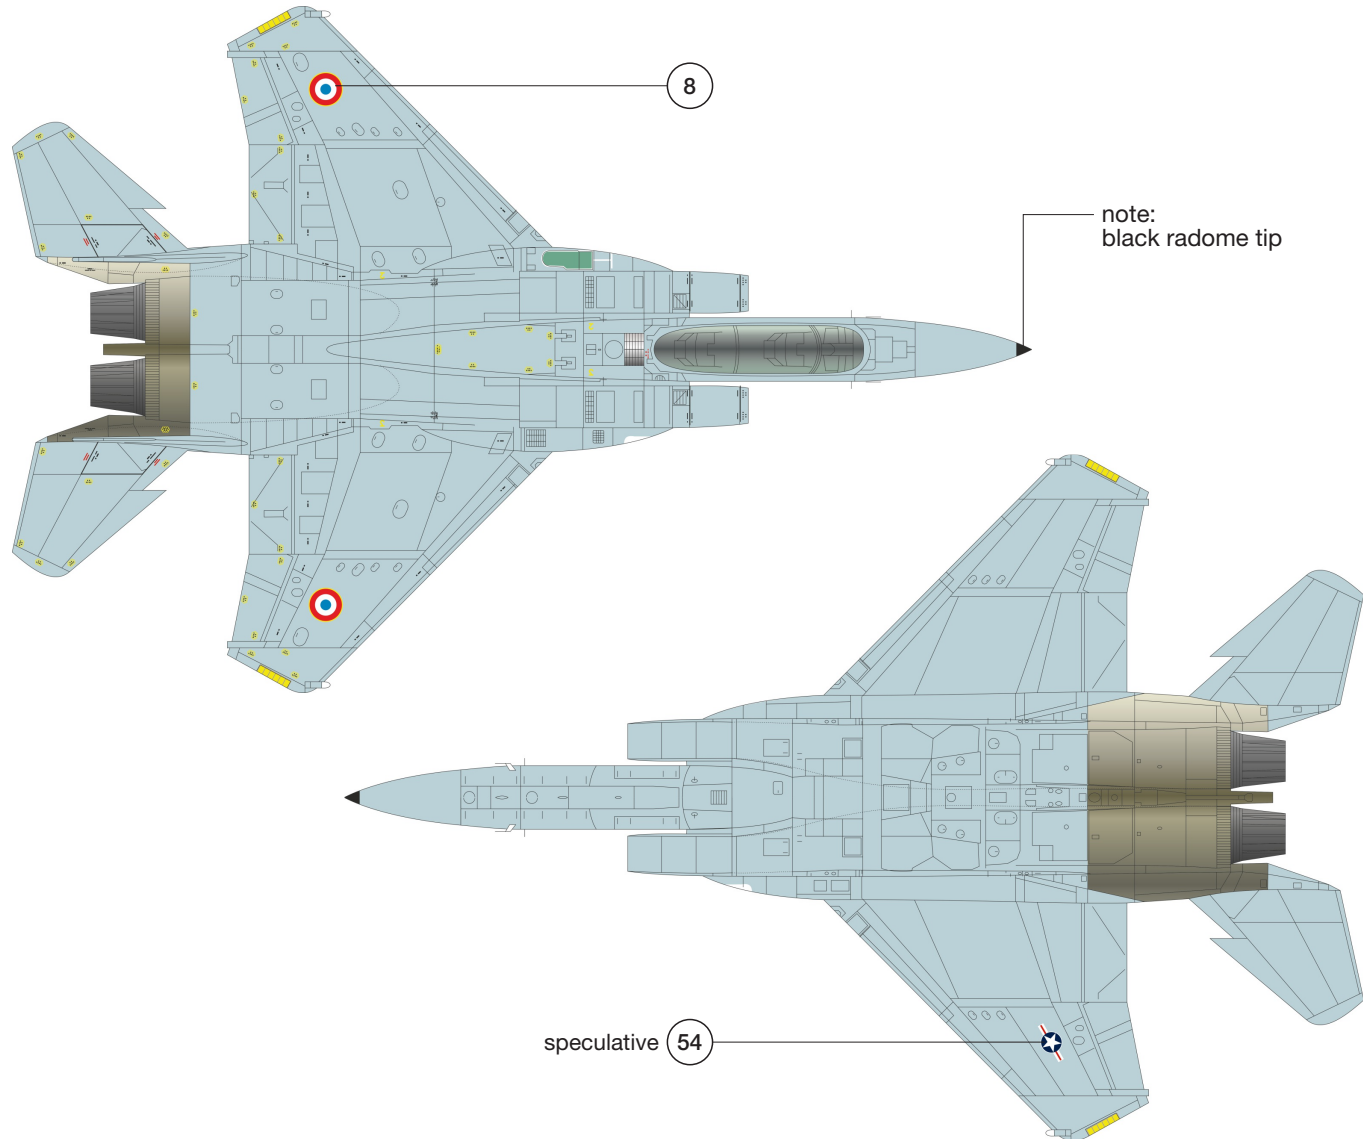

SO314441

1/144 F-15B

Armeè de l'Air 71-0291
top & bottom views.

Notes:

1. If you wish to print this instructions be sure to select "Actual Size" in print options - this will result in true 1/144 scale drawings.
2. Hi-Viz Stencils for F-15B are available with decal set SO314442.

● Air Superiority Blue
FS35450

● titanium

● steel

● bronze