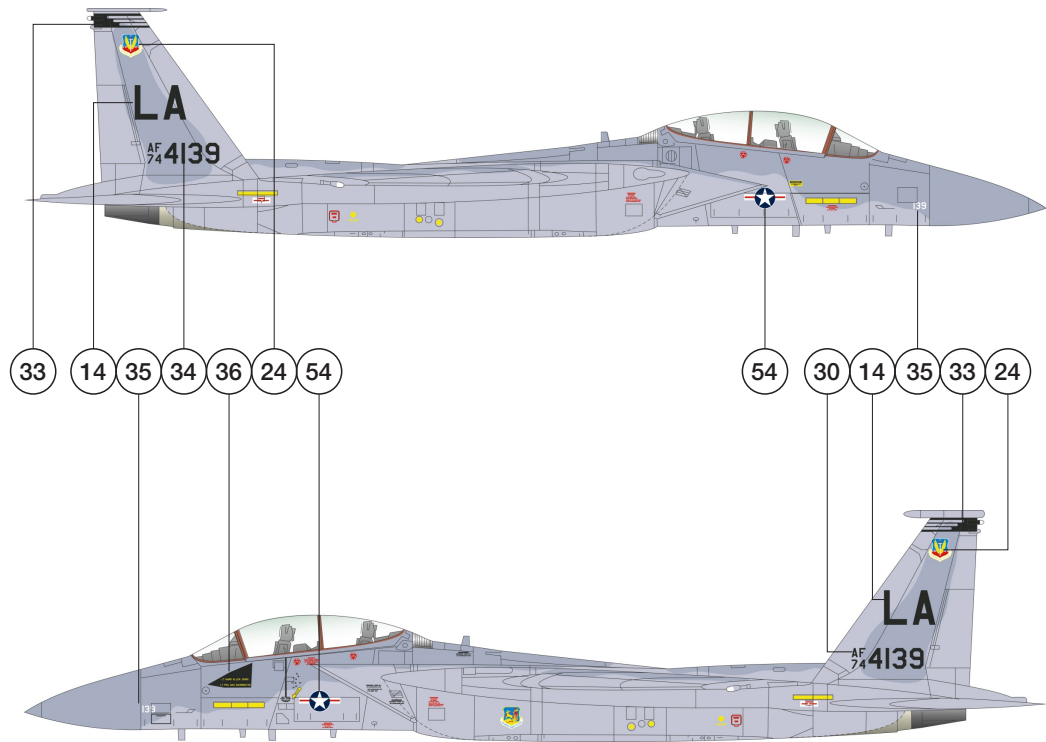

SO314441

1/144 F-15B

Shelf
Oddity

73-0139
F-15B-11-MC
MSN 0066/B012
555th TFTS of 58th TFTW, Luke AFB, Arizona.
21st TFW, written off Aug 17, 1984.

- Light Ghost Grey
  FSFS36375
- Dark Ghost Grey
  FSFS36320
- titanium
- steel
- bronze