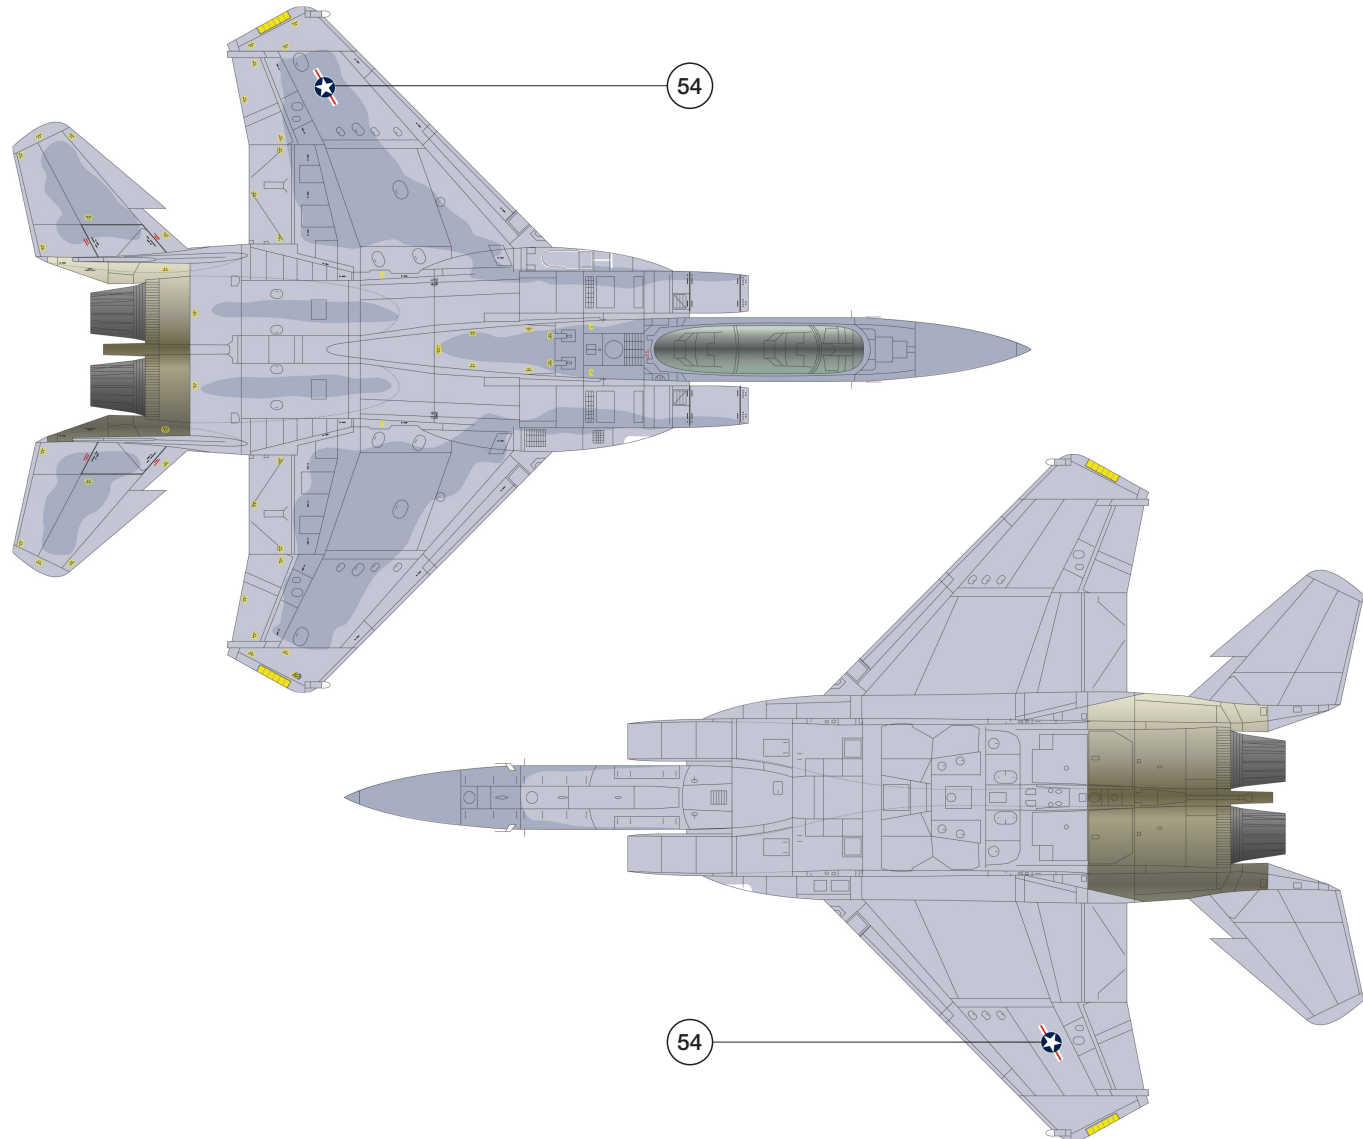

SO314441

1/144 F-15B

73-0111 in Compass Ghost Grey standard camouflage - top & bottom views.

Notes:

1. If you wish to print this instructions be sure to select "Actual Size" in print options - this will result in true 1/144 scale drawings.
2. Hi-Viz Stencils for F-15B are available with decal set SO314442.

- Light Ghost Grey
  FSFS36375
- Dark Ghost Grey
  FSFS36320
- titanium
- steel
- bronze