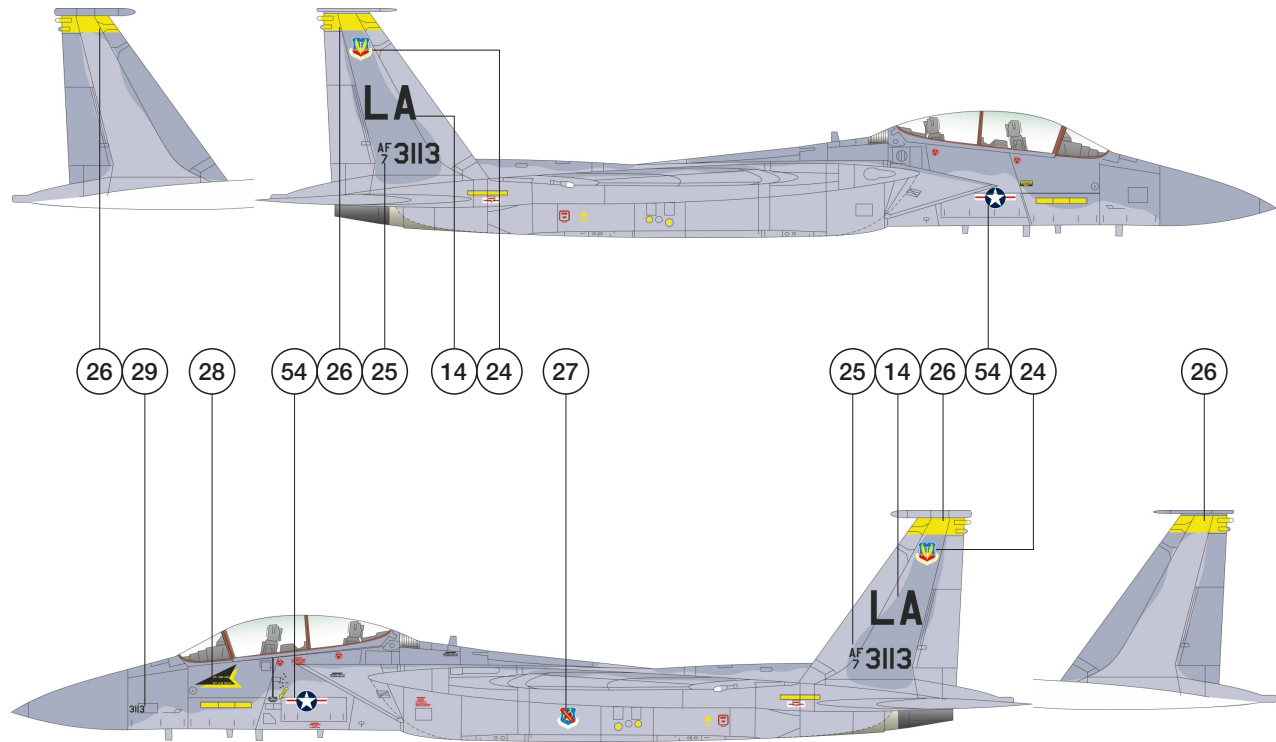

SO314441

1/144 F-15B

Shelf
Oddity

73-0113
F-15B-9-MC
MSN 0039/B008
555th TFTS of 405th TTW, Luke AFB, Arizona
Later delivered to Israel.

Light Ghost Grey
FSFS36375

Dark Ghost Grey
FSFS36320

titanium

steel

bronze