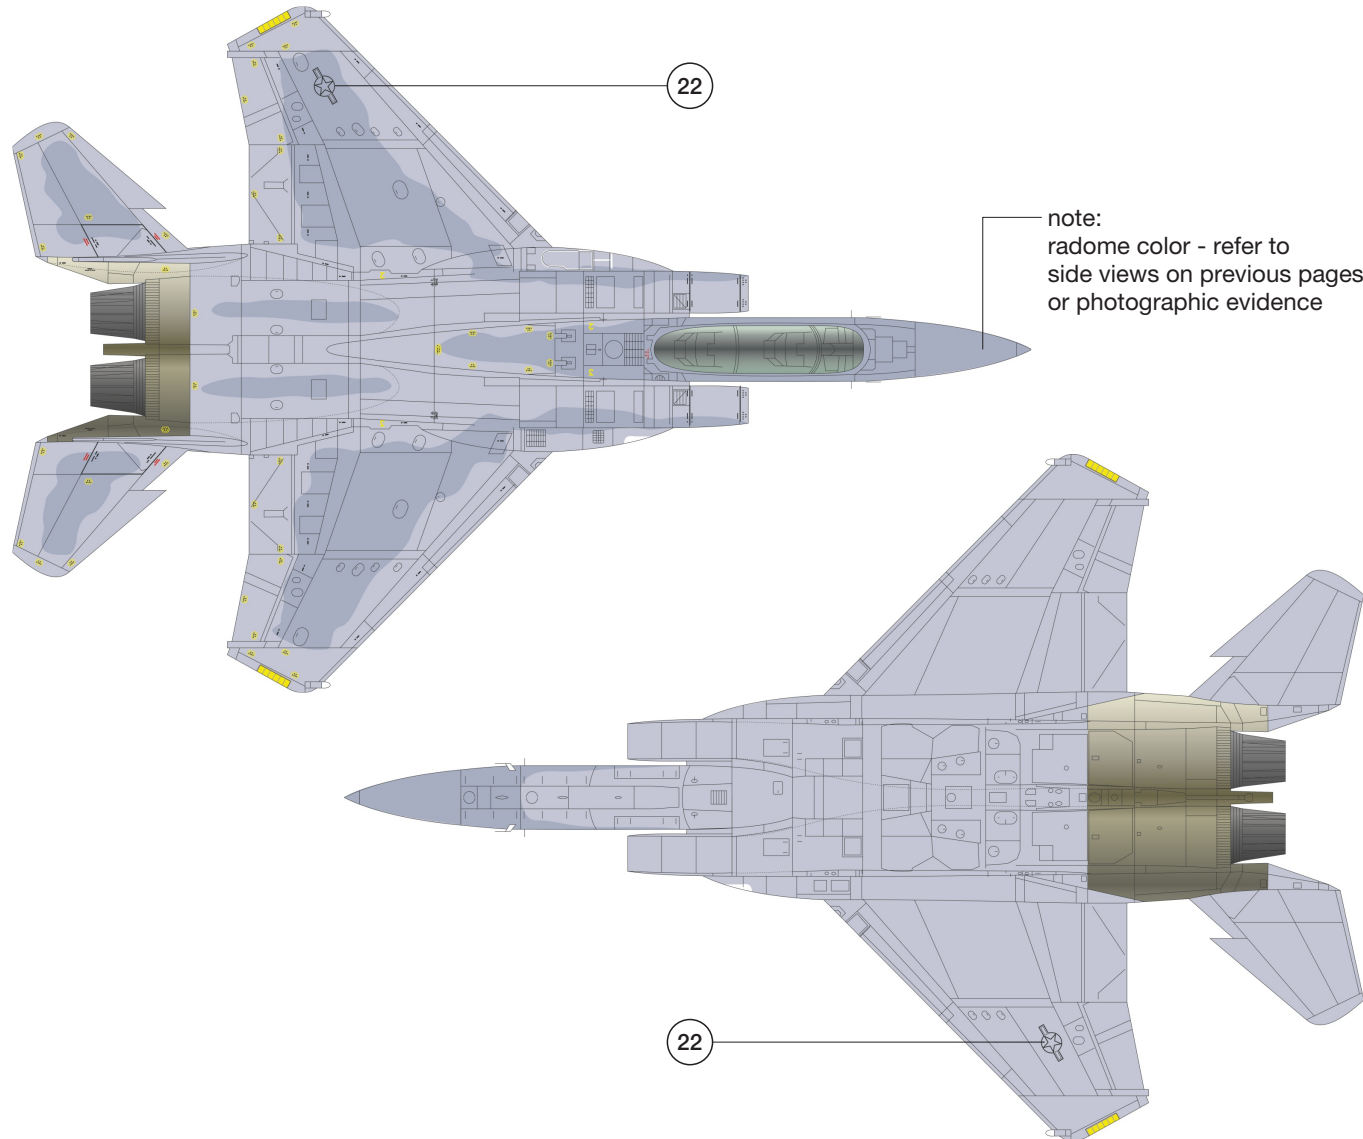

SO314441

1/144 F-15B

76-0126, 76-0135, 77-0161, 77-0163, 78-0572
top & bottom views.

Notes:

1. If you wish to print this instructions be sure to select "Actual Size" in print options - this will result in true 1/144 scale drawings.
2. Hi-Viz Stencils for F-15B are available with decal set SO314442.

- Light Ghost Grey
  FSFS36375
- Dark Ghost Grey
  FSFS36320
- titanium
- steel
- bronze