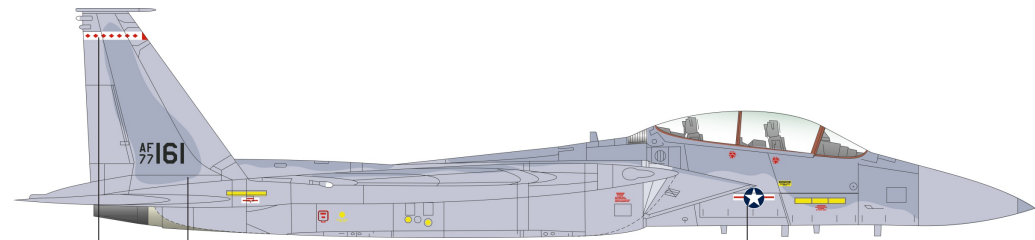

S0314441

1/144 F-15B

Shelf
Oddity

77-0161
F-15B-19-MC
MSN 0394/B052
3246TW, 1980