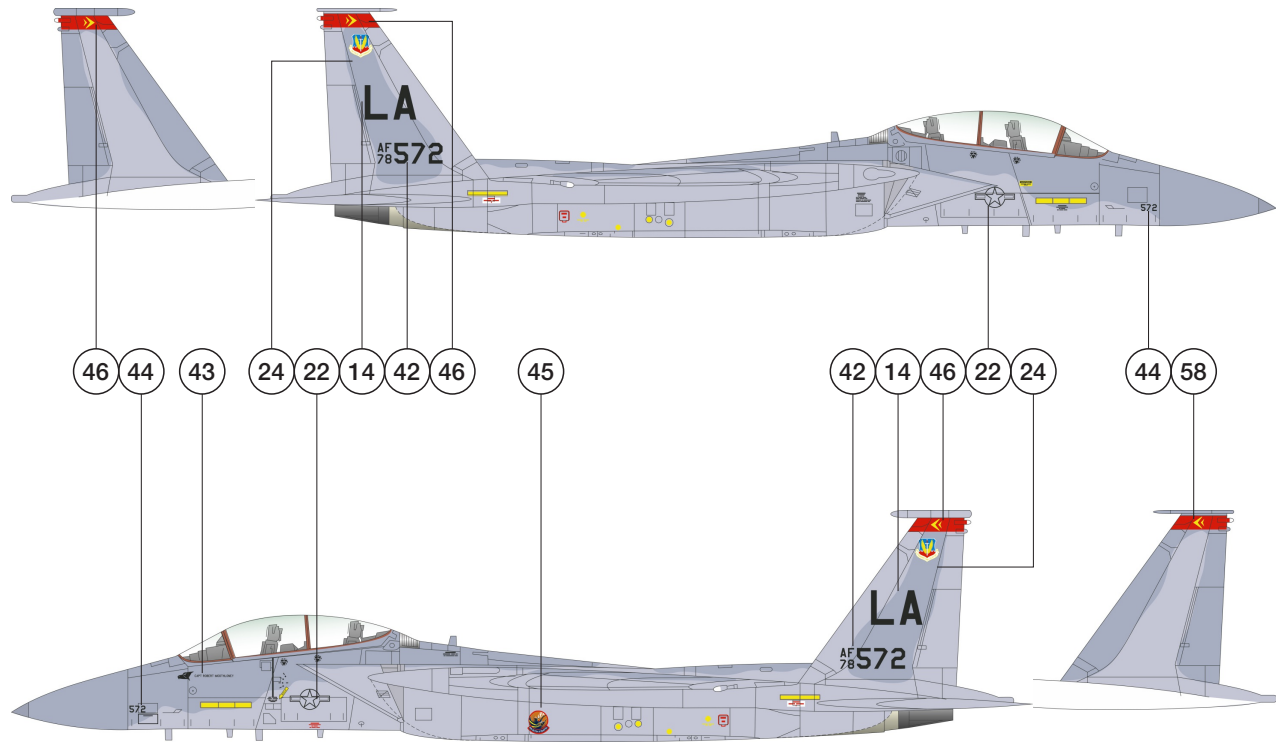

S0314441

1/144 F-15B

Shelf
Oddity

78-0572
F-15D-23-MC
MSN0523/D012
426th TFS, 405th TFW

Light Ghost Grey
FSFS36375

Dark Ghost Grey
FSFS36320

titanium

steel

bronze