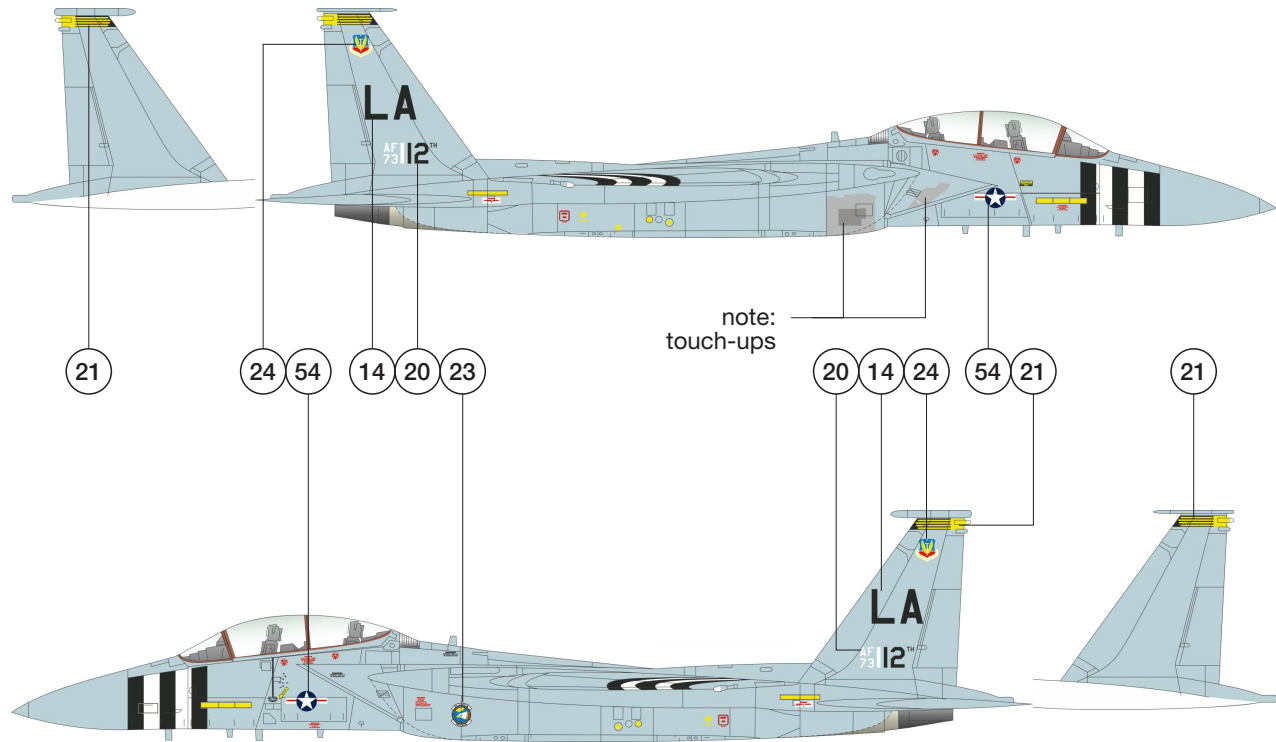

SO314441

1/144 F-15B

Shelf
Oddity

73-0112
F-15B-8-MC
MSN 0033/B007
555th TFTS of 58th TFTW, Luke AFB, Arizona.

For the Candy Cane markings probably the most sensible way is to mask them off and paint black and white.

● Air Superiority Blue
FS35450

● titanium

● steel

● bronze