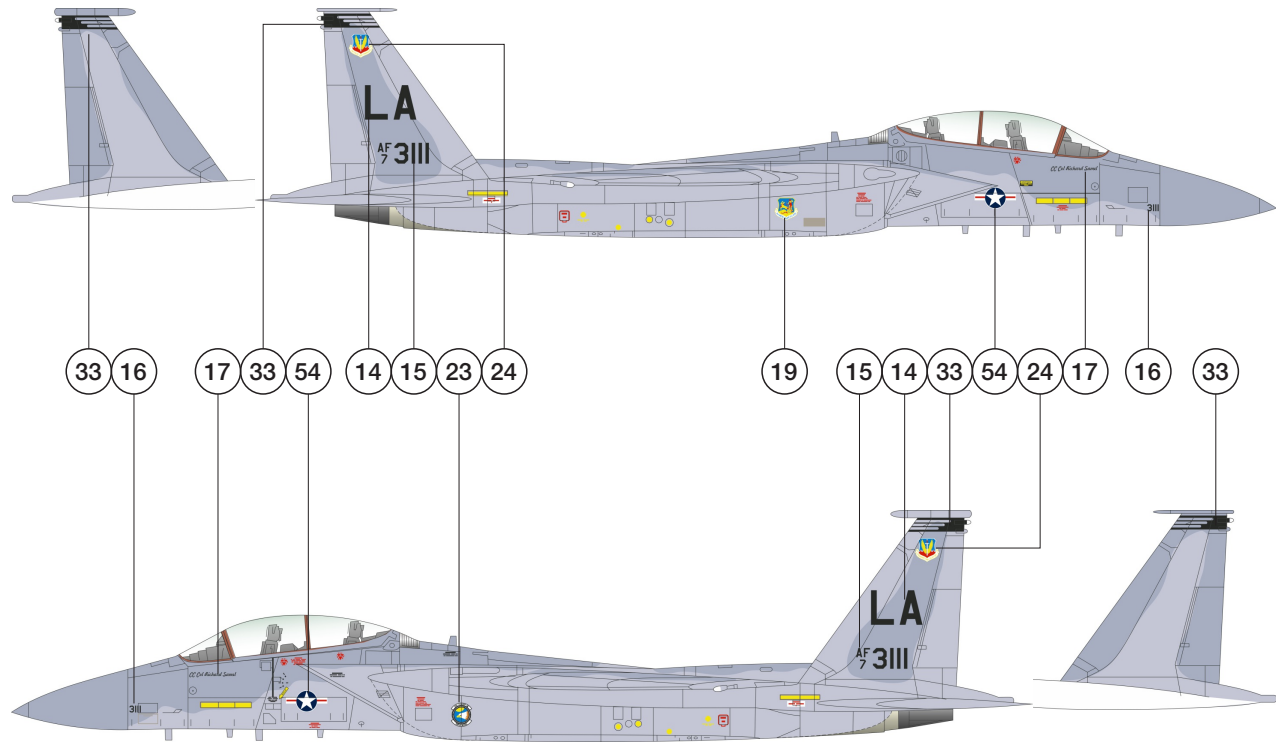

SO314441

1/144 F-15B

Shelf
Oddity

The Air Superiority Blue on **73-0111** was later replaced by standard F-15 Compass Ghost Grey camouflage.

Light Ghost Grey
FSFS36375

Dark Ghost Grey
FSFS36320

titanium

steel

bronze