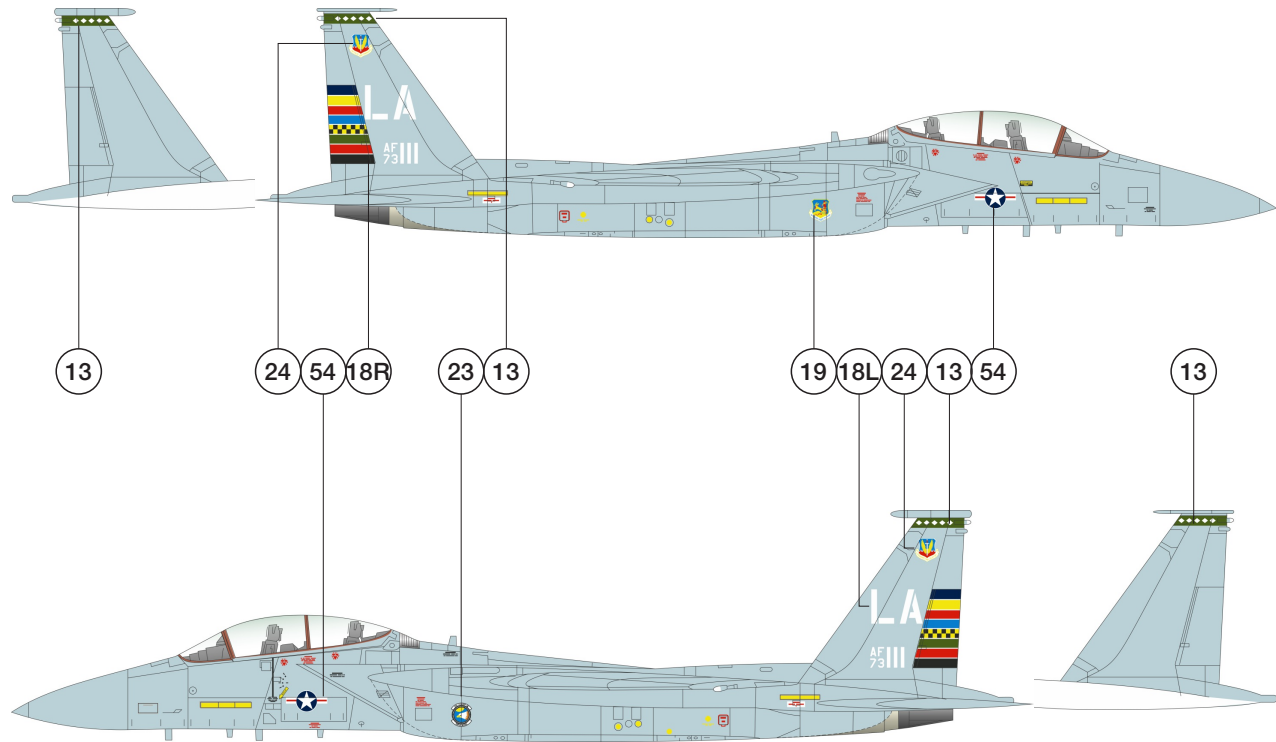

SO314441

1/144 F-15B

Shelf
Oddity

73-0111
F-15B-8-MC
MSN 0029/B006
555th TFTS of 58th TFW, Luke AFB, Arizona.
Transferred to Israel in 1992.

- Air Superiority Blue
  FS35450
- titanium
- steel
- bronze