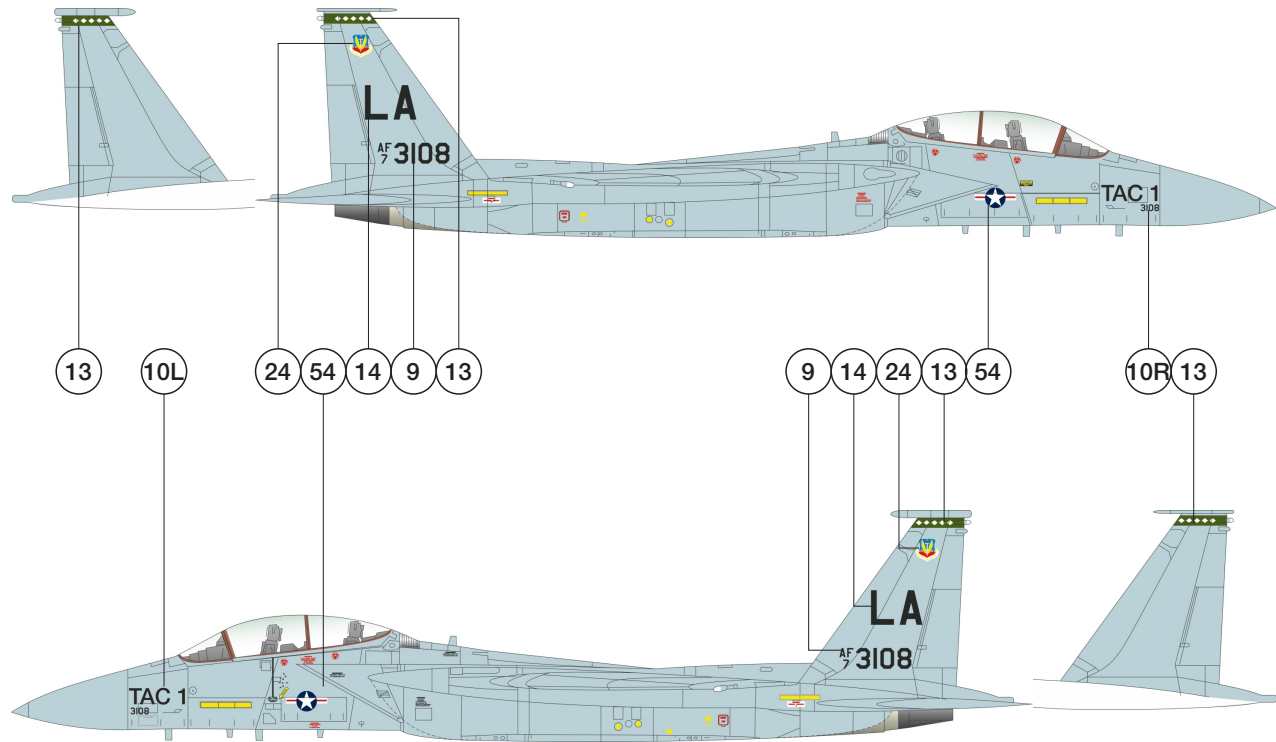

SO314441

1/144 F-15B

Shelf
Oddity

73-0108
F-15B-7-MC
MSN 0021/B003
555th TFTS of 405th TTW, Luke AFB, Arizona.
Currently on static display at Luke AFB, Arizona.

- Air Superiority Blue FS35450
- titanium
- steel
- bronze