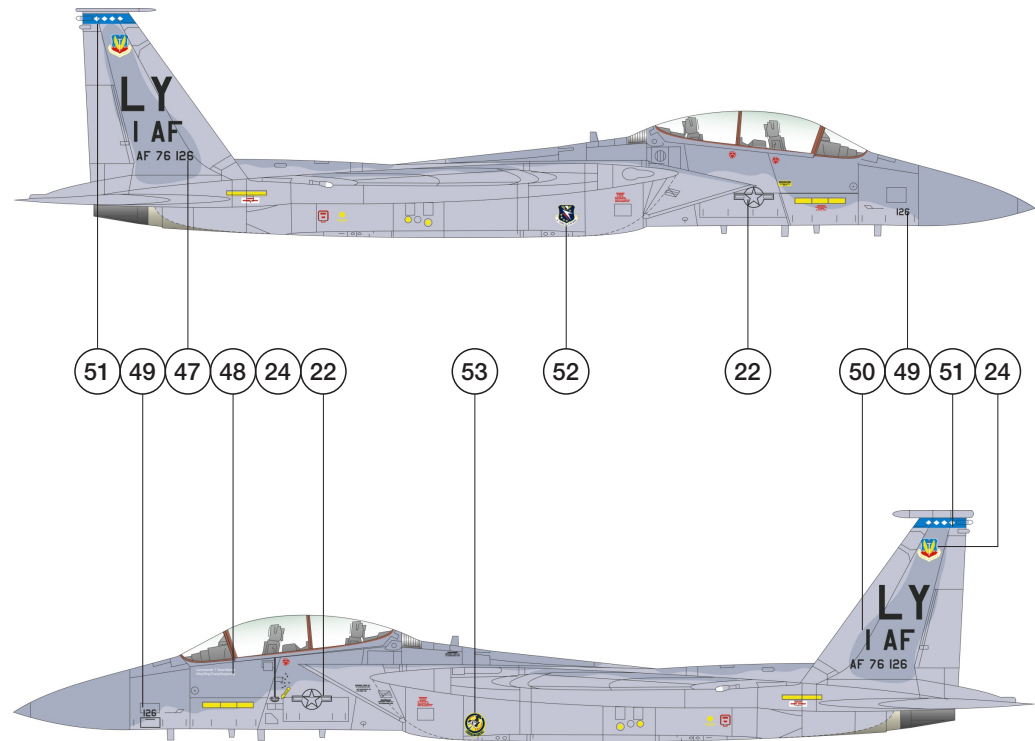

S0314441

1/144 F-15B

Shelf
Oddity

76-0126
F-15B-15-MC
MSN 0202/B028
48th FIS, Langley AFB

- Light Ghost Grey
  FSFS36375
- Dark Ghost Grey
  FSFS36320
- titanium
- steel
- bronze