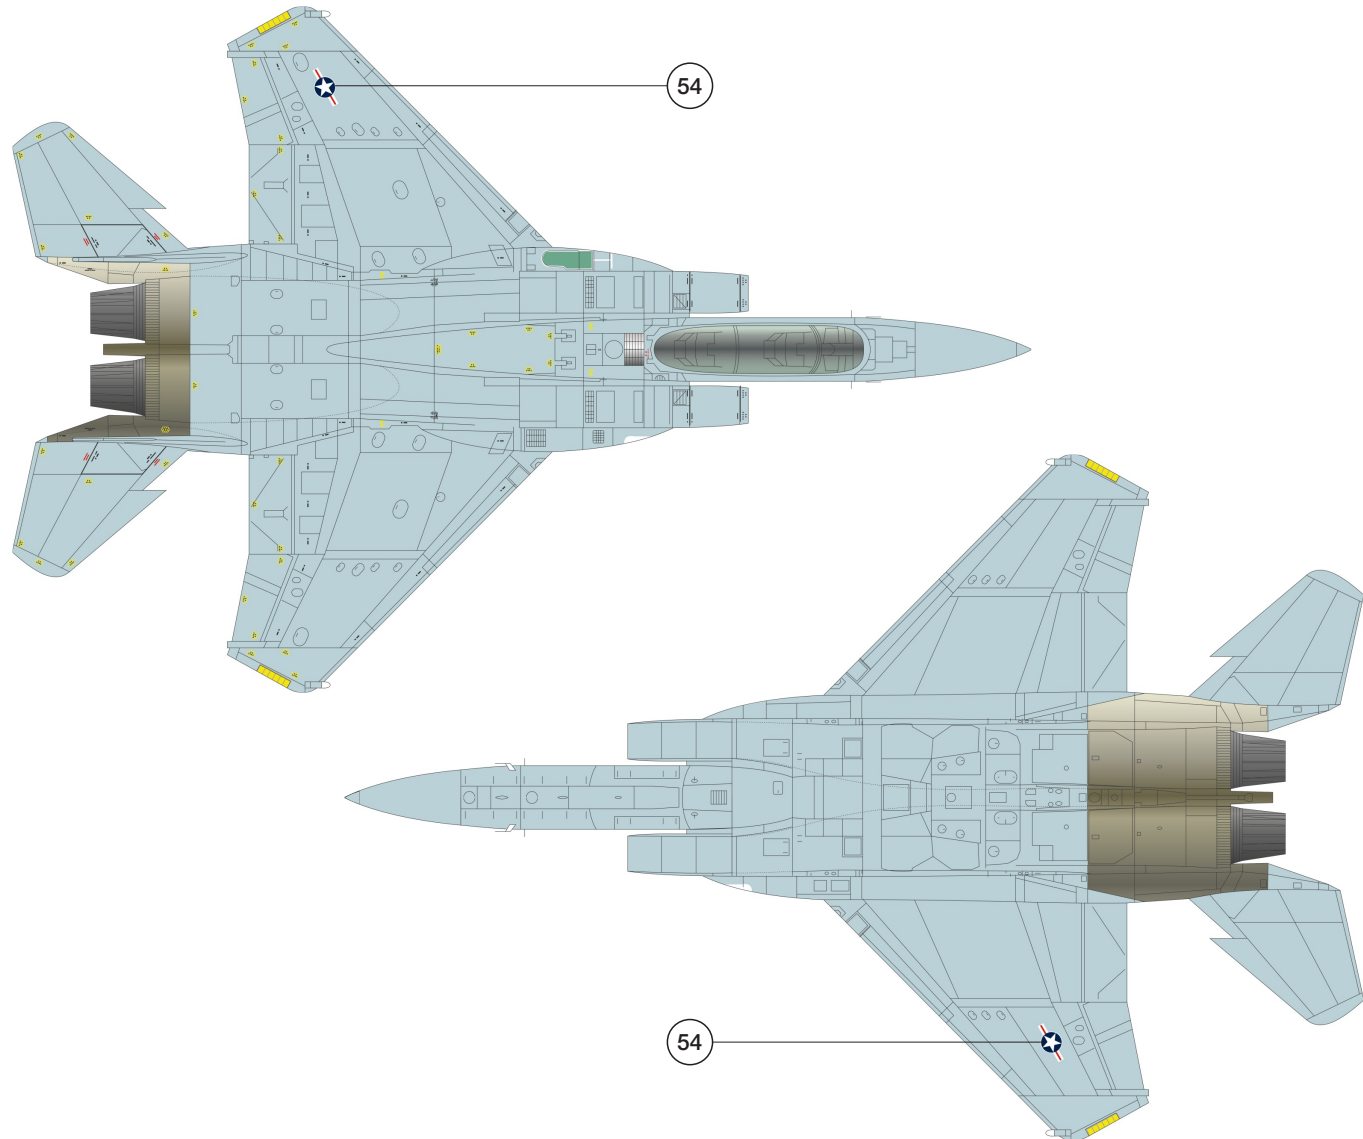

SO314441

1/144 F-15B

Shelf
Oddity

73-0108 & 73-0111 in Air Superiority Blue - top & bottom views.

Notes:

1. If you wish to print this instructions be sure to select "Actual Size" in print options - this will result in true 1/144 scale drawings.
2. Hi-Viz Stencils for F-15B are available with decal set SO314442.

Air Superiority Blue
FS35450

titanium

steel

bronze