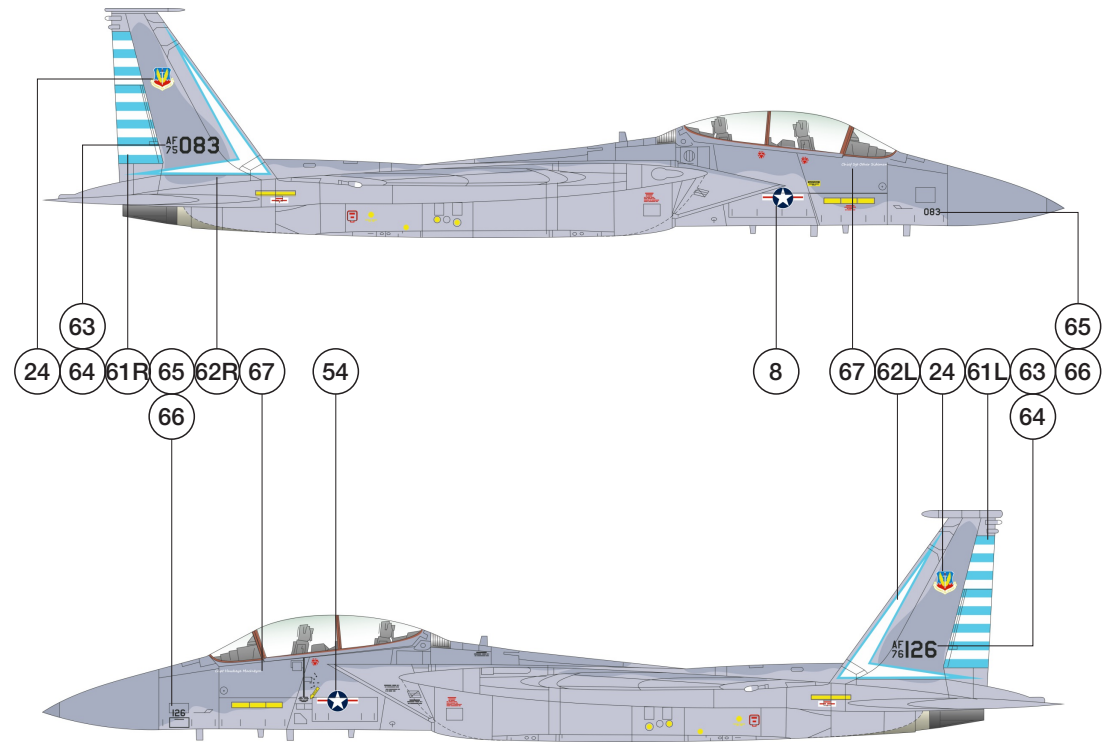

S0314441

1/144 F-15B

Shelf
Oddity

75-0083
F-15B-13-MC
MSN 0135/B019

and
76-0126
F-15B-15-MC
MSN 0202/B028

both from 48th FIS, Langley AFB

- Light Ghost Grey
  FSFS36375
- Dark Ghost Grey
  FSFS36320
- titanium
- steel
- bronze