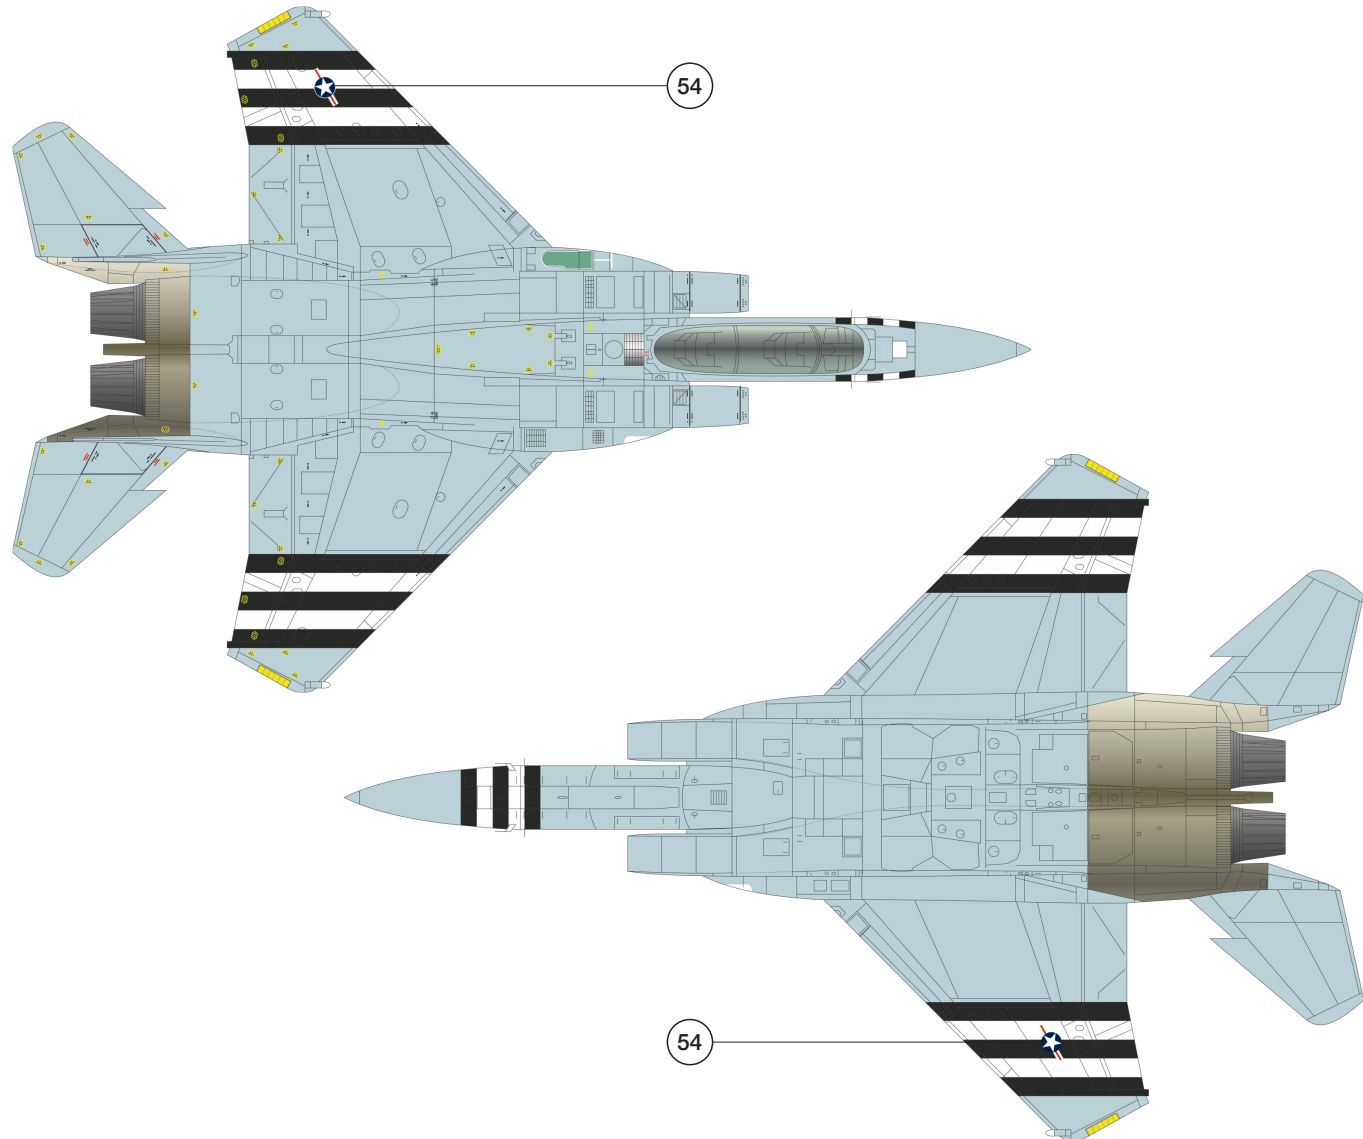

SO314441

1/144 F-15B

73-0112
top & bottom views.

Notes:

1. If you wish to print this instructions be sure to select "Actual Size" in print options - this will result in true 1/144 scale drawings.
2. Hi-Viz Stencils for F-15B are available with decal set SO314442.

● Air Superiority Blue
FS35450

● titanium

● steel

● bronze