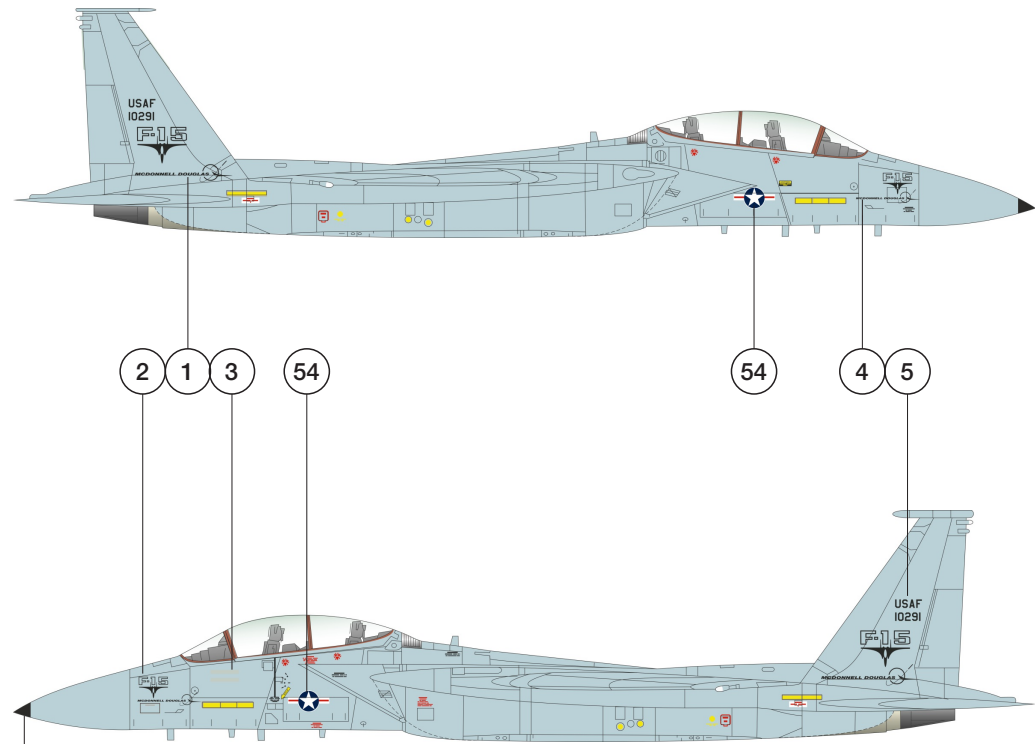

SO314441

1/144 F-15B

Shelf
Oddity

Ever heard of airplanes that suffer identity problems? The **71-0291** fits this description quite well. TF-15A, F-15B, F-15E... Second prototype of double-seater, first flight in Oct. 1973, used for testing FAST-pack (FAST for Fuel And Sensor Tactical) conformal fuel tanks and chin pod. Touring the world to aid sales in Air Superiority Blue and bicentennial color scheme. Became a demonstrator of the Strike Eagle in 1980. This really sounds like a family problem, as its 71-0290 brother went even further with F-15STOL/MTD, NF-15B (NASA 837), ACTIVE, LANCETS, IFCS, SBRD/ECANS, HISTEC...

Depicted here is the second two seater Eagle in its earliest - TF-15A - guise. Worth noted is that this machine carries over another feature of early F-15s - the turkey feathers adorning the nozzles of P&W F100s (our photoetched detail set SO21446 takes care of that particular detail).

- Air Superiority Blue FS35450
- titanium
- steel
- bronze

note:
black radome tip