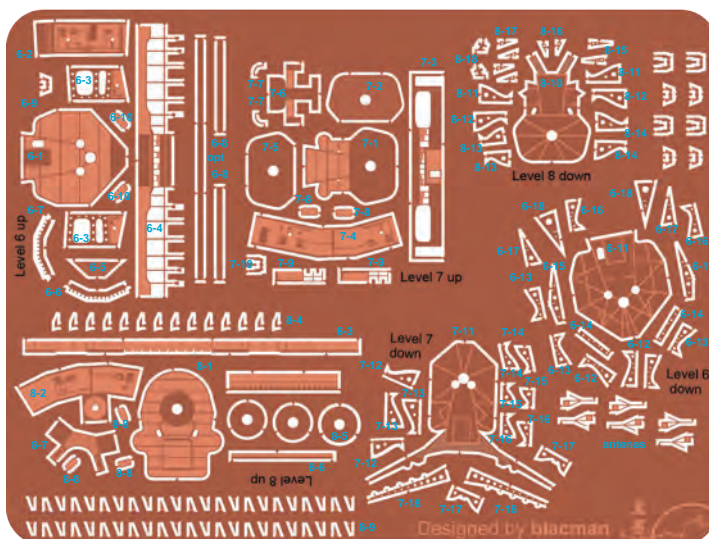

1/700 IJN Kirishima Main Pagoda Set.
fits to multiple kit maker.

Shelf
Oddity

Designed by Blacman

General Remarks:

Set has been designed in 0,02mm accuracy. Etching process may decrease some dimensions and create irregularities. To obtain best results gluing "edge-to-edge" is highly recommended. Assembling irregularities & inappropriates might cause incremental misplacement in further level build. It is highly recommended to use main tripod mast hole on every platforms as guide for appropriate assembling.

Set is intended to be replacement for standard injection part from Fujimi set. For other manufacturers some small modification in plastic parts must be applied.

As for 1942.

Complementary items:

- SO70002 - IJN Kirishima Main Deck Set
- SO70003 - IJN Kirishima Fittings Set
- SO70010 - IJN Boats Equipment
- SO70011 - IJN Ropes and Deck Accesories
- SO70012 - IJN 127 AA Guns Set
- SO70013 - IJN Davits Set
- SO70014 - IJN Kirishima Extra Fine Railings