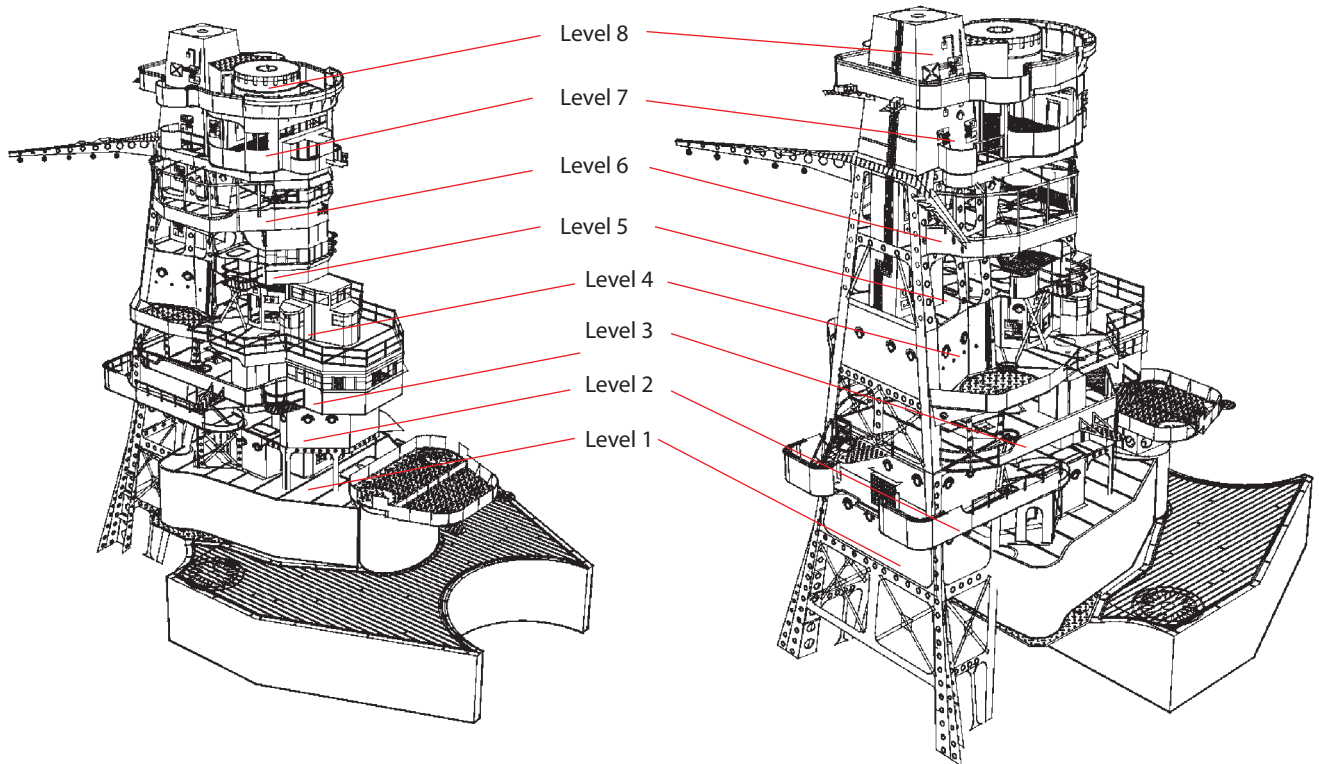

SO70001

1/700 IJN Kirishima Main Pagoda Set.

fits to multiple kit maker.

Shelf
Oddity

Designed by Blacman

Level 1

SO70001

1/700 IJN Kirishima Main Pagoda Set.

fits to multiple kit maker.

Shelf
Oddity

Designed by Blacman

Level 2

SO70001

1/700 IJN Kirishima Main Pagoda Set.

fits to multiple kit maker.

Shelf
Oddity

Designed by Blacman

Level 3

Warning:
item 3-6 should be fixed
when pagoda ready

SO70001

1/700 IJN Kirishima Main Pagoda Set.

fits to multiple kit maker.

Shelf
Oddity

Designed by Blacman