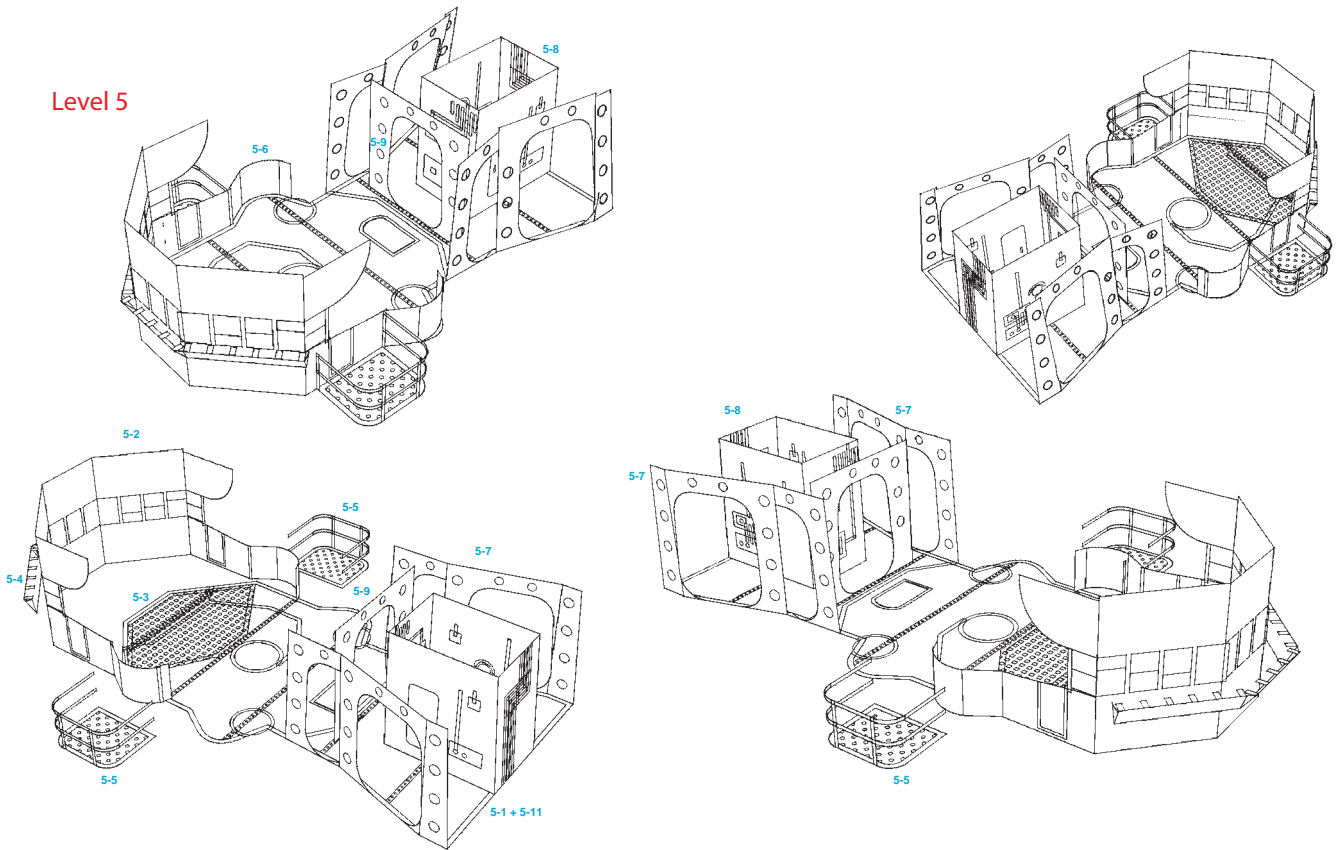

Level 4

SO70001

1/700 IJN Kirishima Main Pagoda Set.

fits to multiple kit maker.

Shelf
Oddity

Designed by Blacman

Level 5

Level 6

SO70001

1/700 IJN Kirishima Main Pagoda Set.

fits to multiple kit maker.

Shelf
Oddity

Designed by Blacman

Level 7

Level 8

SO70001