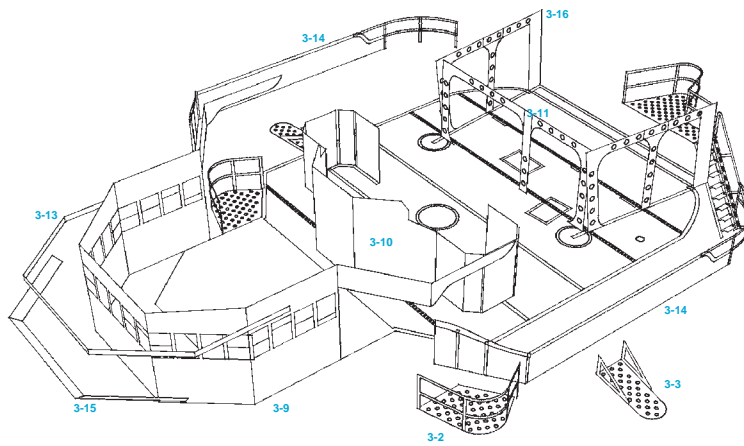

SO70001

1/700 IJN Kirishima Main Pagoda Set.

fits to multiple kit maker.

Shelf
Oddity

Designed by Blacman

Level 1

SO70001

1/700 IJN Kirishima Main Pagoda Set.

fits to multiple kit maker.

Shelf
Oddity

Designed by Blacman

Level 2

SO70001

1/700 IJN Kirishima Main Pagoda Set.

fits to multiple kit maker.

Shelf
Oddity

Designed by Blacman

Level 3

Warning:
item 3-6 should be fixed
when pagoda ready

SO70001

1/700 IJN Kirishima Main Pagoda Set.

fits to multiple kit maker.

Shelf
Oddity

Designed by Blacman