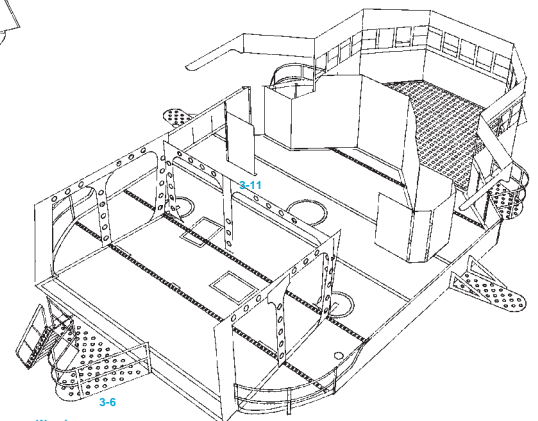

SO70001

1/700 IJN Kirishima Main Pagoda Set.

fits to multiple kit maker.

Shelf
Oddity

Designed by Blacman

Level 1

SO70001

1/700 IJN Kirishima Main Pagoda Set.

fits to multiple kit maker.

Shelf
Oddity

Designed by Blacman

Level 2

SO70001

1/700 IJN Kirishima Main Pagoda Set.

fits to multiple kit maker.

Shelf
Oddity

Designed by Blacman

Level 3

Warning:
item 3-6 should be fixed
when pagoda ready

SO70001

1/700 IJN Kirishima Main Pagoda Set.

fits to multiple kit maker.

Shelf
Oddity

Designed by Blacman

Level 4

SO70001

1/700 IJN Kirishima Main Pagoda Set.

fits to multiple kit maker.

Shelf
Oddity

Designed by Blacman

Level 5

Level 6