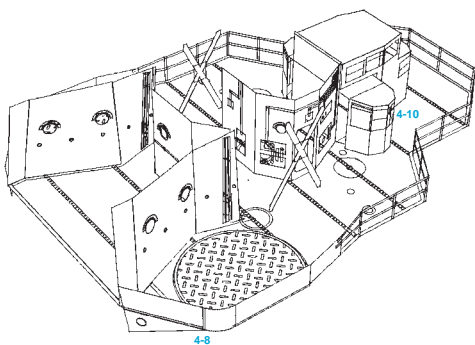

SO70001

1/700 IJN Kirishima Main Pagoda Set.

fits to multiple kit maker.

Shelf
Oddity

Designed by Blacman

Level 1

SO70001

1/700 IJN Kirishima Main Pagoda Set.

fits to multiple kit maker.

Shelf
Oddity

Designed by Blacman

Level 2

SO70001

1/700 IJN Kirishima Main Pagoda Set.

fits to multiple kit maker.

Shelf
Oddity

Designed by Blacman

Level 3

Warning:
item 3-6 should be fixed
when pagoda ready

SO70001

1/700 IJN Kirishima Main Pagoda Set.

fits to multiple kit maker.

Shelf
Oddity

Designed by Blacman

Level 4

SO70001

1/700 IJN Kirishima Main Pagoda Set.

fits to multiple kit maker.

Shelf
Oddity

Designed by Blacman

Level 5

Level 6