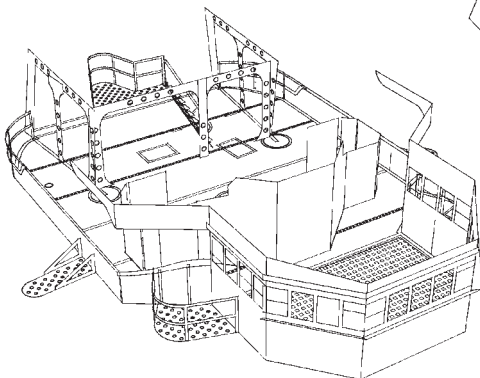

SO70001

1/700 IJN Kirishima Main Pagoda Set.

fits to multiple kit maker.

Shelf
Oddity

Designed by Blacman

Level 1

SO70001

1/700 IJN Kirishima Main Pagoda Set.

fits to multiple kit maker.

Shelf
Oddity

Designed by Blacman

Level 2

SO70001

1/700 IJN Kirishima Main Pagoda Set.

fits to multiple kit maker.

Shelf
Oddity

Designed by Blacman

Level 3

Warning:
item 3-6 should be fixed
when pagoda ready

SO70001

1/700 IJN Kirishima Main Pagoda Set.

fits to multiple kit maker.

Shelf
Oddity

Designed by Blacman

Level 4

SO70001

1/700 IJN Kirishima Main Pagoda Set.

fits to multiple kit maker.

Shelf
Oddity

Designed by Blacman

Level 5

Level 6