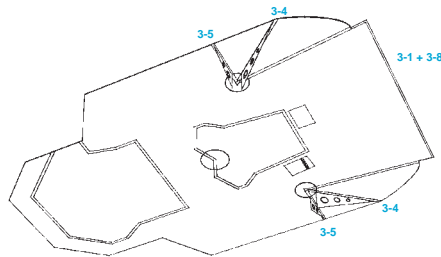

SO70001

1/700 IJN Kirishima Main Pagoda Set.

fits to multiple kit maker.

Shelf
Oddity

Designed by Blacman

Level 1

SO70001

1/700 IJN Kirishima Main Pagoda Set.

fits to multiple kit maker.

Shelf
Oddity

Designed by Blacman

Level 2

SO70001

1/700 IJN Kirishima Main Pagoda Set.

fits to multiple kit maker.

Shelf
Oddity

Designed by Blacman

Level 3

Warning:
item 3-6 should be fixed
when pagoda ready

SO70001

1/700 IJN Kirishima Main Pagoda Set.

fits to multiple kit maker.

Shelf
Oddity

Designed by Blacman