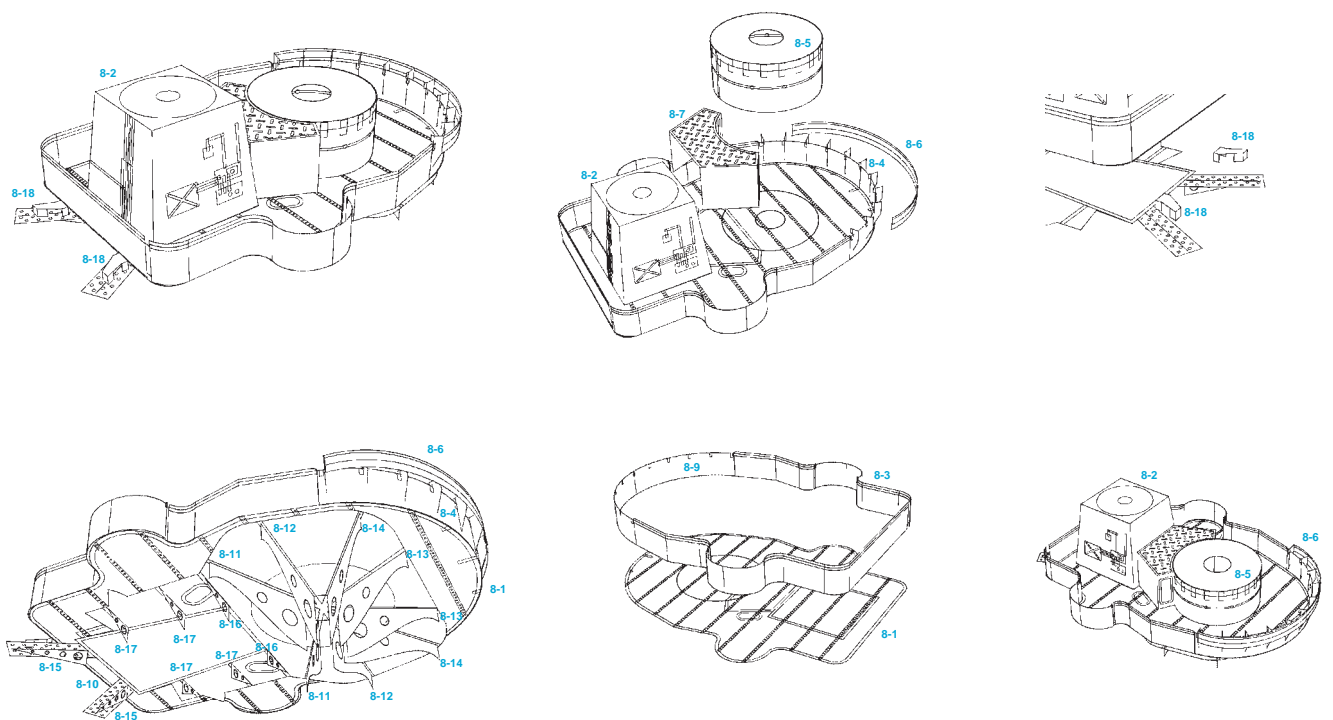

SO70001

1/700 IJN Kirishima Main Pagoda Set.

fits to multiple kit maker.

Shelf
Oddity

Designed by Blacman

Level 7

Level 8

SO70001

1/700 IJN Kirishima Main Pagoda Set.
fits to multiple kit maker.

Shelf
Oddity

Designed by Blacman

General Remarks:

Set has been designed in 0,02mm accuracy. Etching process may decrease some dimensions and create irregularities. To obtain best results gluing "edge-to-edge" is highly recommended. Assembling irregularities & inappropriates might cause incremental misplacement in further level build. It is highly recommended to use main tripod mast hole on every platforms as guide for appropriate assembling.