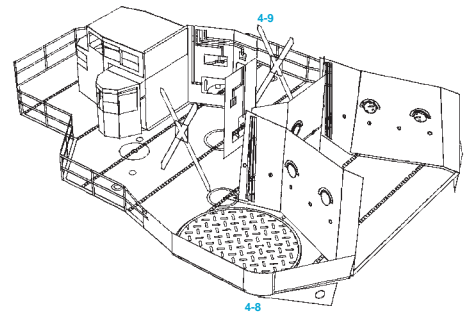

Designed by Blacman

Level 3

Warning:
item 3-6 should be fixed
when pagoda ready

SO70001

1/700 IJN Kirishima Main Pagoda Set.

fits to multiple kit maker.

Shelf
Oddity

Designed by Blacman

Level 4

SO70001

1/700 IJN Kirishima Main Pagoda Set.

fits to multiple kit maker.

Shelf
Oddity

Designed by Blacman

Level 5

Level 6