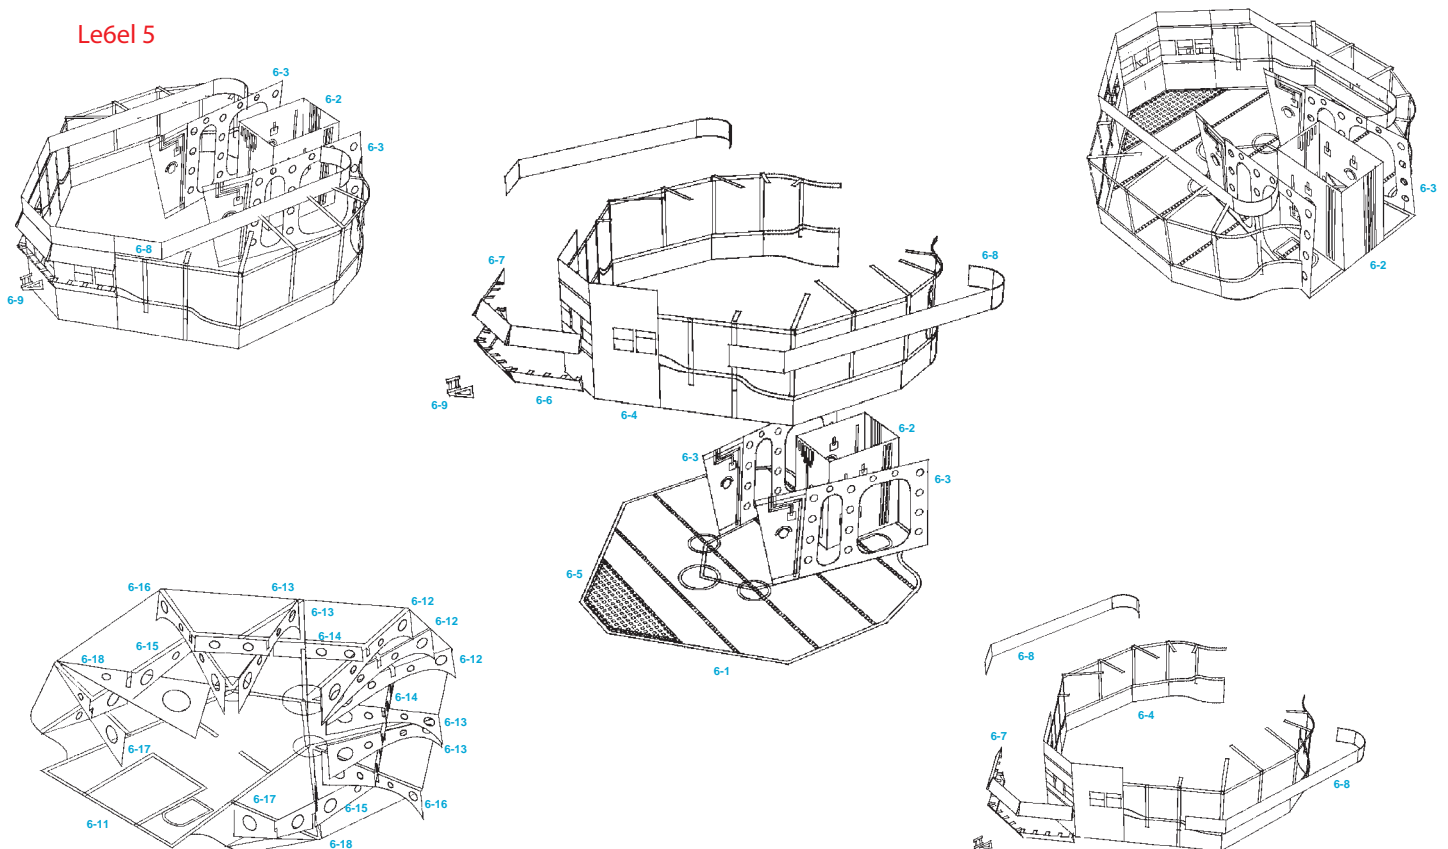

Level 4

SO70001

1/700 IJN Kirishima Main Pagoda Set.

fits to multiple kit maker.

Shelf
Oddity

Designed by Blacman

Level 5

Level 6

SO70001

1/700 IJN Kirishima Main Pagoda Set.

fits to multiple kit maker.

Shelf
Oddity

Designed by Blacman

Level 7

Level 8

SO70001