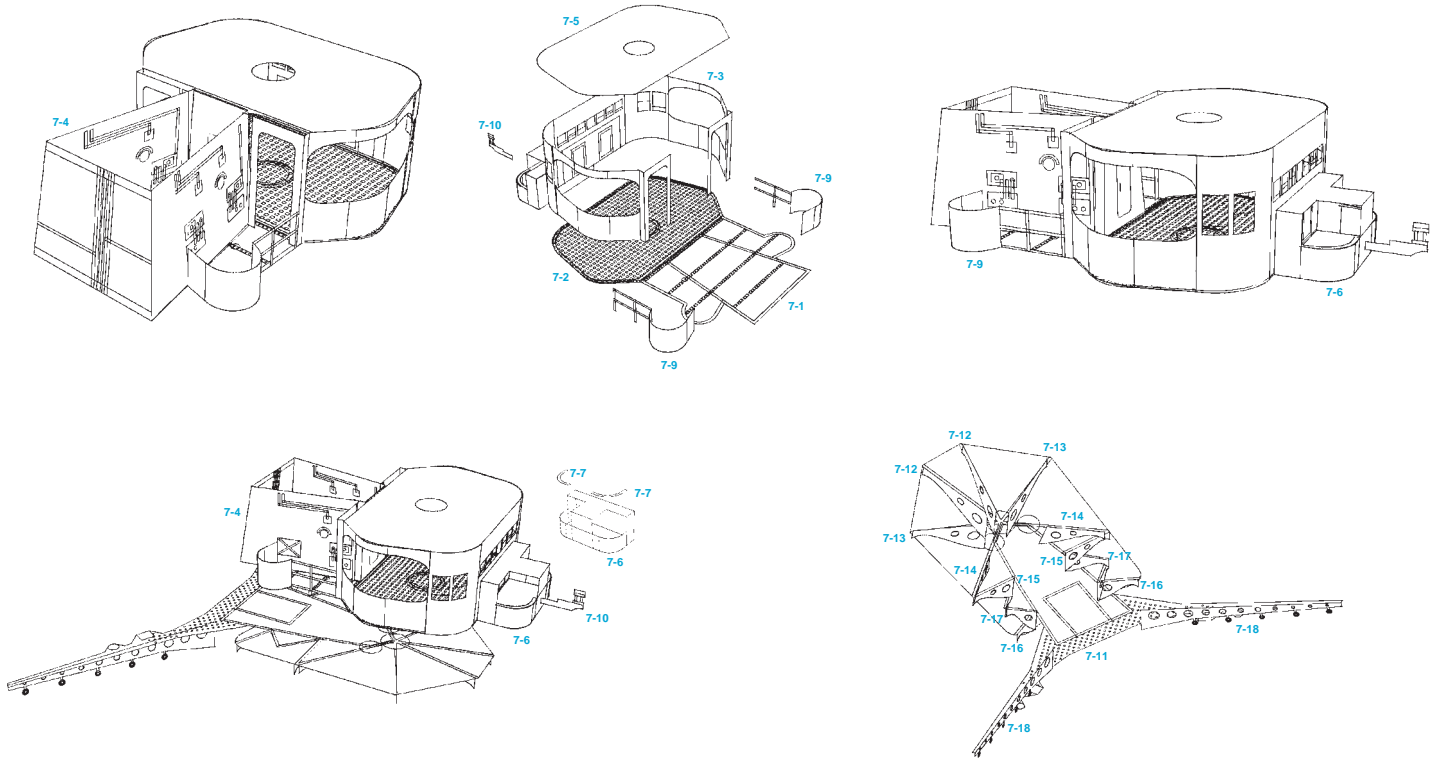

SO70001

1/700 IJN Kirishima Main Pagoda Set.

fits to multiple kit maker.

Shelf
Oddity

Designed by Blacman

Level 7

Level 8

SO70001

1/700 IJN Kirishima Main Pagoda Set.
fits to multiple kit maker.

Shelf
Oddity

Designed by Blacman

General Remarks:

Set has been designed in 0,02mm accuracy. Etching process may decrease some dimensions and create irregularities. To obtain best results gluing "edge-to-edge" is highly recommended. Assembling irregularities & inappropriates might cause incremental misplacement in further level build. It is highly recommended to use main tripod mast hole on every platforms as guide for appropriate assembling.