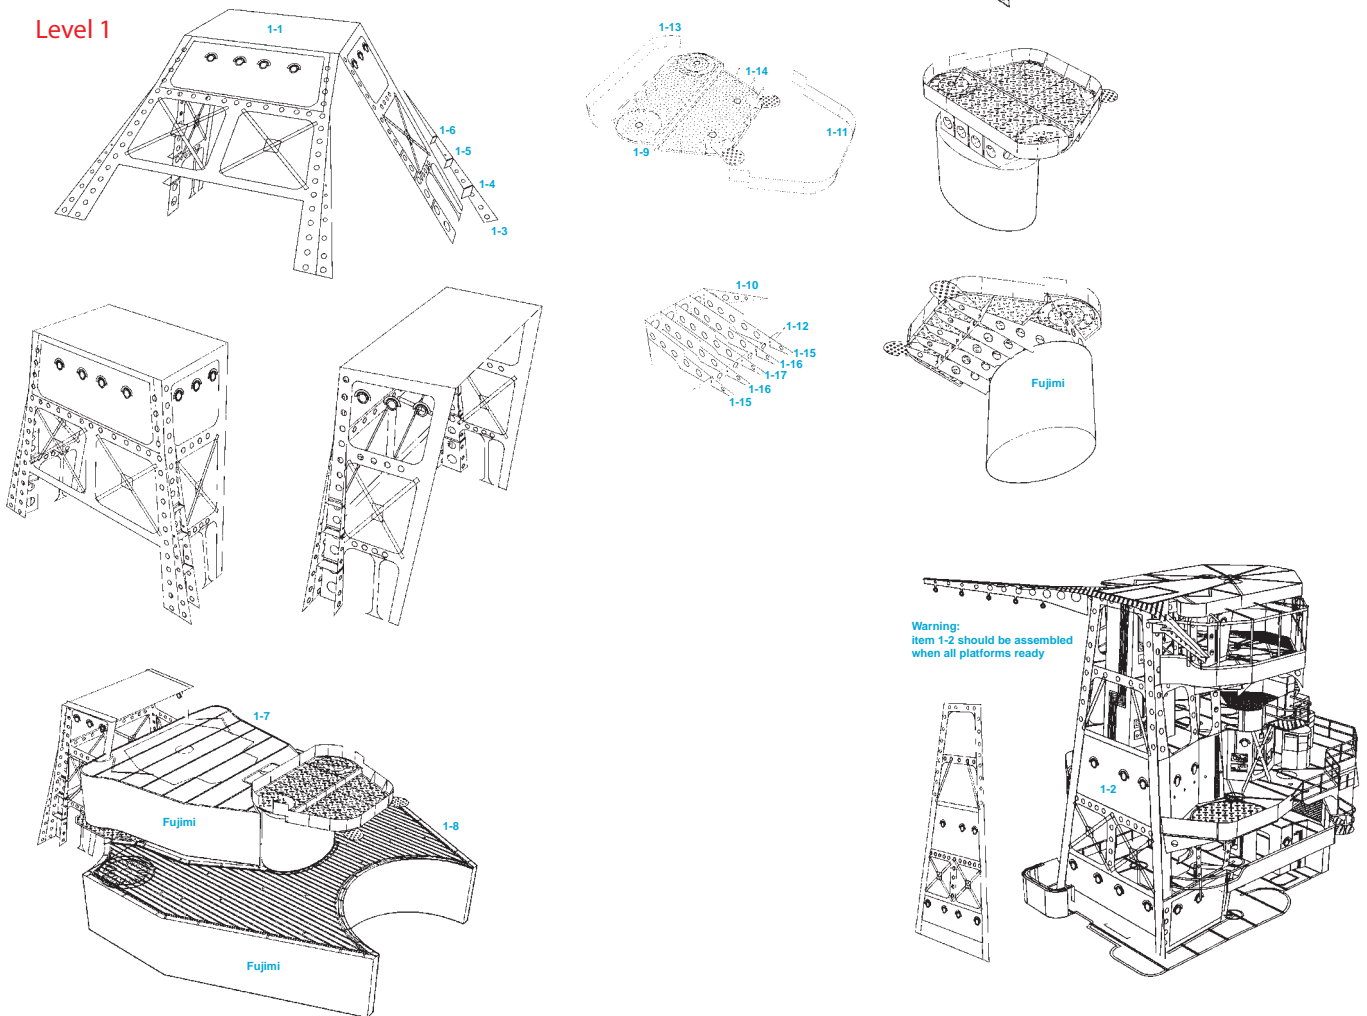

SO70001

1/700 IJN Kirishima Main Pagoda Set.

fits to multiple kit maker.

Shelf
Oddity

Designed by Blacman

Level 1

SO70001

1/700 IJN Kirishima Main Pagoda Set.

fits to multiple kit maker.

Shelf
Oddity

Designed by Blacman

Level 2

SO70001

1/700 IJN Kirishima Main Pagoda Set.

fits to multiple kit maker.

Shelf
Oddity

Designed by Blacman

Level 3

Warning:
item 3-6 should be fixed
when pagoda ready

SO70001

1/700 IJN Kirishima Main Pagoda Set.

fits to multiple kit maker.

Shelf
Oddity

Designed by Blacman

1/700 IJN Kirishima Main Pagoda Set.
fits to multiple kit maker.

Shelf
Oddity

Designed by Blacman

General Remarks:

Set has been designed in 0,02mm accuracy. Etching process may decrease some dimensions and create irregularities. To obtain best results gluing "edge-to-edge" is highly recommended. Assembling irregularities & inappropriates might cause incremental misplacement in further level build. It is highly recommended to use main tripod mast hole on every platforms as guide for appropriate assembling.