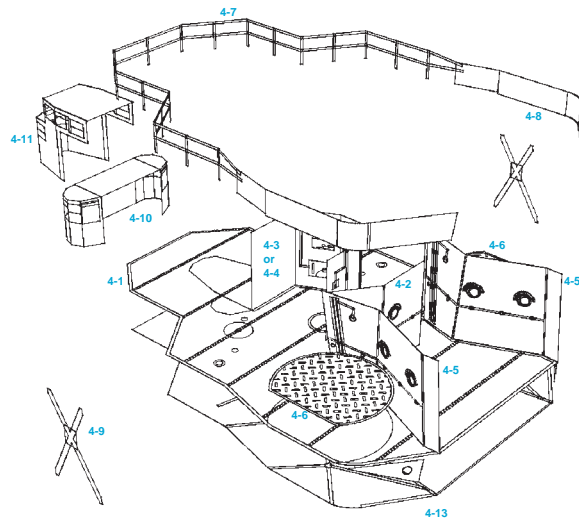

SO70001

1/700 IJN Kirishima Main Pagoda Set.

fits to multiple kit maker.

Shelf
Oddity

Designed by Blacman

Level 1

SO70001

1/700 IJN Kirishima Main Pagoda Set.

fits to multiple kit maker.

Shelf
Oddity

Designed by Blacman

Level 2

SO70001

1/700 IJN Kirishima Main Pagoda Set.

fits to multiple kit maker.

Shelf
Oddity

Designed by Blacman

Level 3

Warning:
item 3-6 should be fixed
when pagoda ready

SO70001

1/700 IJN Kirishima Main Pagoda Set.

fits to multiple kit maker.

Shelf
Oddity

Designed by Blacman

Level 4

SO70001

1/700 IJN Kirishima Main Pagoda Set.

fits to multiple kit maker.

Shelf
Oddity

Designed by Blacman

Level 5

Level 6