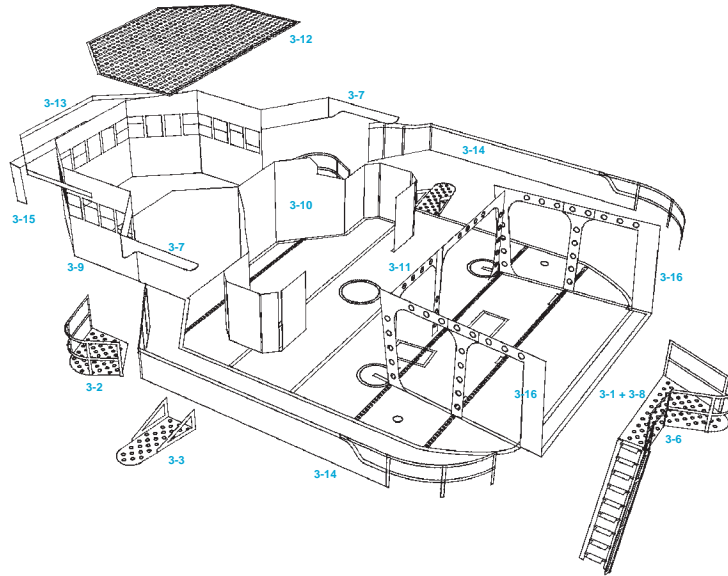

SO70001

1/700 IJN Kirishima Main Pagoda Set.

fits to multiple kit maker.

Shelf
Oddity

Designed by Blacman

Level 1

SO70001

1/700 IJN Kirishima Main Pagoda Set.

fits to multiple kit maker.

Shelf
Oddity

Designed by Blacman

Level 2

SO70001

1/700 IJN Kirishima Main Pagoda Set.

fits to multiple kit maker.

Shelf
Oddity

Designed by Blacman

Level 3

Warning:
item 3-6 should be fixed
when pagoda ready

SO70001

1/700 IJN Kirishima Main Pagoda Set.

fits to multiple kit maker.

Shelf
Oddity

Designed by Blacman