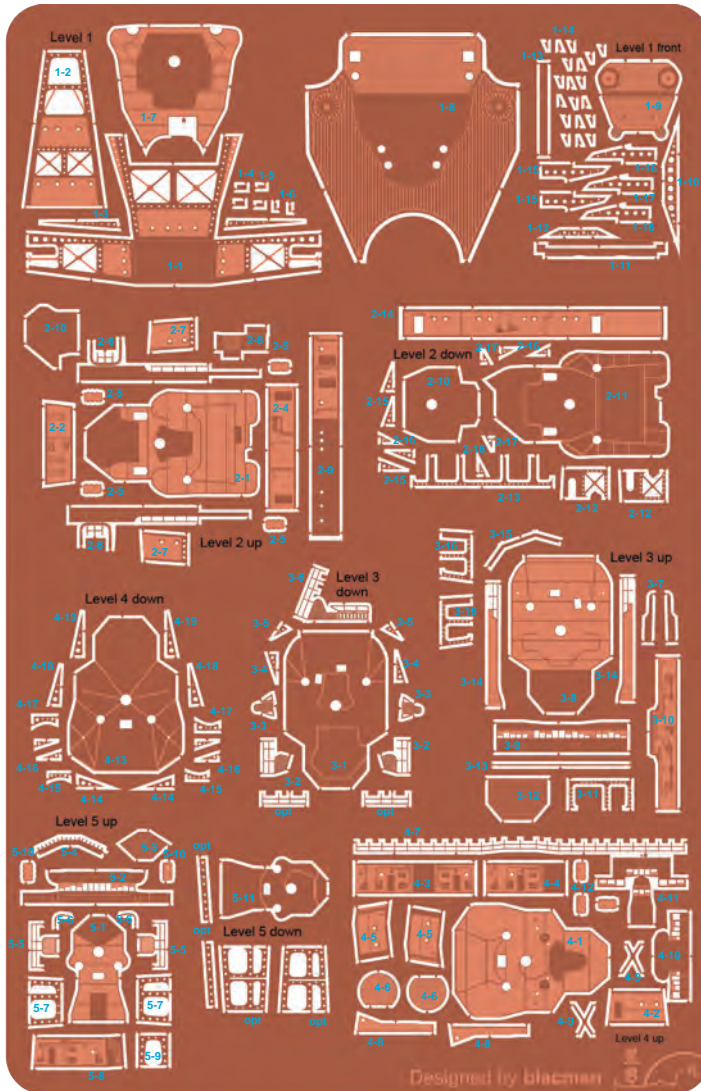

Level 4

SO70001

1/700 IJN Kirishima Main Pagoda Set.

fits to multiple kit maker.

Shelf
Oddity

Designed by Blacman

Level 5

Level 6

SO70001

1/700 IJN Kirishima Main Pagoda Set.

fits to multiple kit maker.

Shelf
Oddity

Designed by Blacman

Level 7

Level 8

SO70001

1/700 IJN Kirishima Main Pagoda Set.
fits to multiple kit maker.

Shelf
Oddity

Designed by Blacman

General Remarks:

Set has been designed in 0,02mm accuracy. Etching process may decrease some dimensions and create irregularities. To obtain best results gluing "edge-to-edge" is highly recommended. Assembling irregularities & inappropriates might cause incremental misplacement in further level build. It is highly recommended to use main tripod mast hole on every platforms as guide for appropriate assembling.