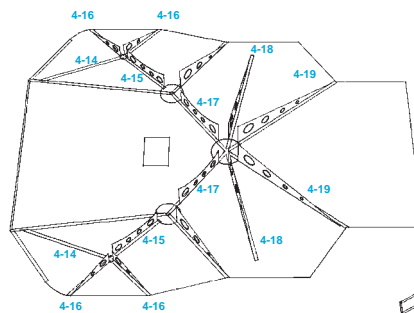

SO70001

1/700 IJN Kirishima Main Pagoda Set.

fits to multiple kit maker.

Shelf
Oddity

Designed by Blacman

Level 4