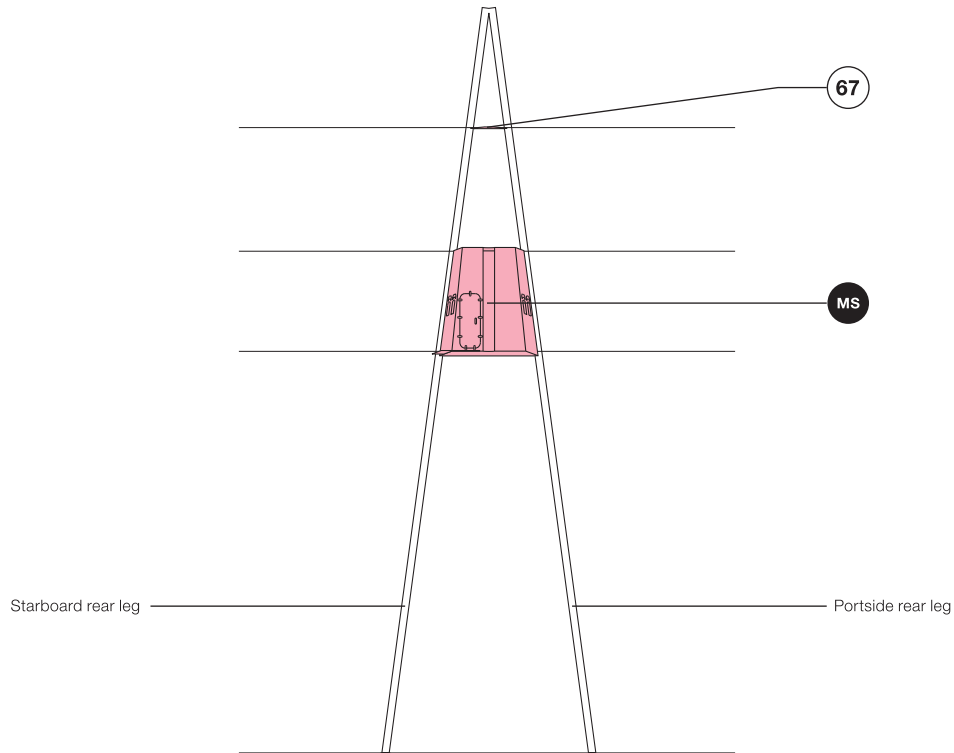

# S070026

1/700 IJN Destroyer Shimakaze 1943/44  
Highly Detailed Waterline Resin Kit

Main mast positioning guide

Shelf  
Oddity

Front view of the main mast

 For the additional information about main mast assembly check the kit's manual on pages 15-17.